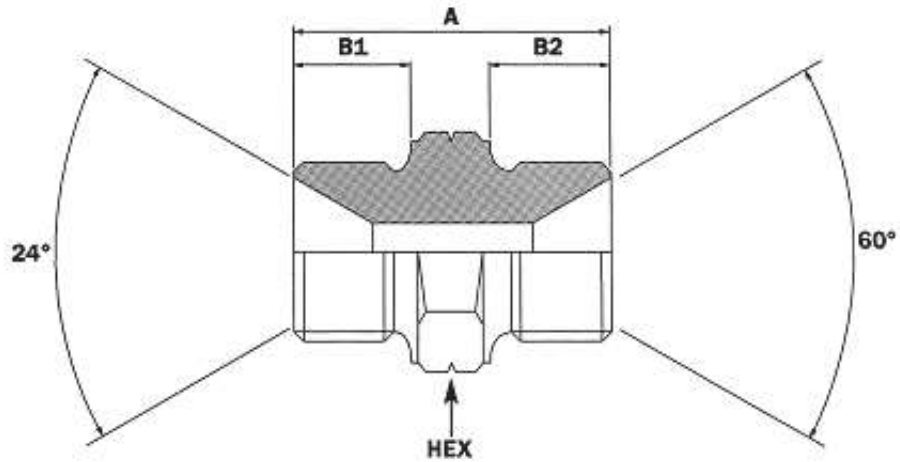

METRIC MALE 1.5 PITCH X BSP MALE TO DIN 3852 FORM A

PART NUMBER	DESCRIPTION	HEX	A	B1	B2	C1	C2	C3	£ PRICE
1MB/10-2	10 MM X 1 MM X 1/8 BSP	14.00	27.94	10.16	10.16				1.41
1MB/10-4	10 MM X 1 MM X 1/4 BSP	19.00	31.00	10.16	11.00				1.41
1MB/12-4	12 MM X 1/4 BSP	19.00	31.00	11.00	11.00				1.41
1MB/12-6	12 MM X 3/8 BSP	22.00	34.00	11.00	12.70				1.41
1MB/12-8	12 MM X 1/2 BSP	27.00	37.00	11.00	15.24				2.00
1MB/14-4	14 MM X 1/4 BSP	19.00	31.00	11.00	11.00				1.19
1MB/14-6	14 MM X 3/8 BSP	22.00	34.00	11.00	12.70				1.41
1MB/14-8	14 MM X 1/2 BSP	27.00	38.00	11.00	15.24				1.82
1MB/16-4	16 MM X 1/4 BSP	22.00	34.00	12.70	11.00				1.45
1MB/16-6	16 MM X 3/8 BSP	22.00	35.31	12.70	12.70				1.50
1MB/16-8	16 MM X 1/2 BSP	27.00	41.15	12.70	15.24				2.00
1MB/16-12	16 MM X 3/4 BSP	32.00	43.00	12.70	17.00				2.00
1MB/18-4	18 MM X 1/4 BSP	22.00	33.52	12.70	11.00				1.60
1MB/18-6	18 MM X 3/8 BSP	22.00	35.31	12.70	12.70				0.90
1MB/18-8	18 MM X 1/2 BSP	27.00	41.15	12.70	15.24				1.21
1MB/18-12	18 MM X 3/4 BSP	32.00	43.00	12.70	17.00				2.00
1MB/20-4	20 MM X 1/4 BSP	27.00	39.00	15.24	11.00				2.19
1MB/20-6	20 MM X 3/8 BSP	27.00	41.14	15.24	12.70				2.19
1MB/20-8	20 MM X 1/2 BSP	27.00	43.69	15.24	15.24				1.72
1MB/20-12	20 MM X 3/4 BSP	32.00	46.00	15.24	17.00				1.95
1MB/22-4	22 MM X 1/4 BSP	27.00	39.30	15.24	11.00				1.95
1MB/22-6	22 MM X 3/8 BSP	27.00	41.80	15.24	12.70				1.90
1MB/22-8	22 MM X 1/2 BSP	27.00	44.30	15.24	15.24				1.90
1MB/22-10	22 MM X 5/8 BSP	30.00	44.45	15.24	16.00				2.50
1MB/22-12	22 MM X 3/4 BSP	32.00	49.00	15.24	17.00				1.95
1MB/22-16	22 MM X 1 BSP	41.00	50.20	15.24	19.05				4.07
1MB/24-6	24 MM X 3/8 BSP	32.00	44.45	16.00	12.70				2.40
1MB/24-8	24 MM X 1/2 BSP	32.00	46.00	16.00	15.24				2.40
1MB/24-12	24 MM X 3/4 BSP	32.00	48.00	16.00	17.00				2.19
1MB/26-8	26 MM X 1/2 BSP	32.00	47.00	16.00	15.24				2.40
1MB/26-10	26 MM X 5/8 BSP	32.00	47.57	16.00	16.00				2.40
1MB/26-12	26 MM X 3/4 BSP	32.00	49.60	16.00	17.00				2.18
1MB/27-8	27 MM X 1/2 BSP	32.00	48.00	16.00	15.24				2.50
1MB/27-12	27 MM X 3/4 BSP	32.00	48.55	16.00	17.00				2.81
1MB/27-16	27 MM X 1 BSP	41.00	50.80	16.00	19.05				5.20
1MB/30-12	30 MM X 3/4 BSP	41.00	51.80	19.05	17.00				5.20