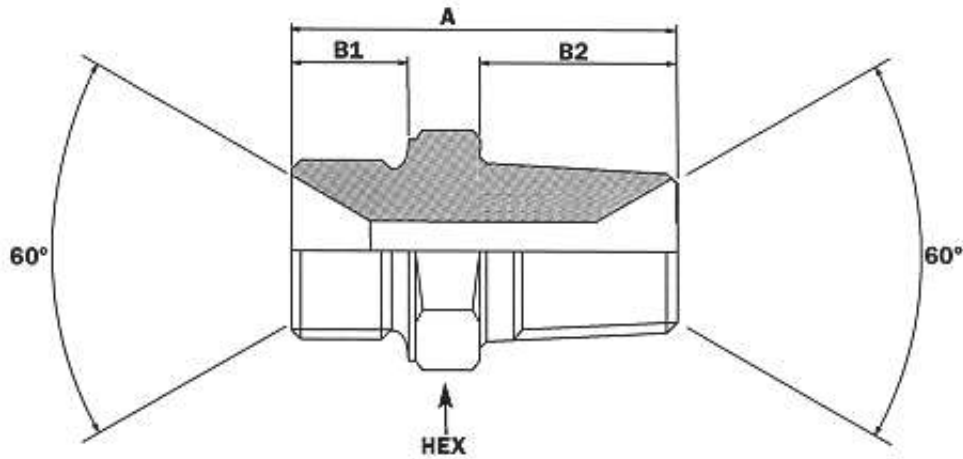

BSP MALE X NPTF MALE TO DIN 3852 FORM A

PART NUMBER	DESCRIPTION	HEX	A	B1	B2	C1	C2	C3	£ PRICE
1BN/2	1/8 BSP X 1/8 NPTF	14.00	26.20	10.16	9.65				0.72
1BN/2-4	1/8 BSP X 1/4 NPTF	14.00	30.48	10.16	14.22				1.61
1BN/2-6	1/8 BSP X 3/8 NPTF	19.00	30.48	10.16	14.22				1.61
1BN/2-8	1/8 BSP X 1/2 NPTF	22.00	39.37	10.16	19.05				3.09
1BN/4-2	1/4 BSP X 1/8 NPTF	19.00	27.00	11.00	9.65				0.90
1BN/4	1/4 BSP X 1/4 NPTF	19.00	32.00	11.00	14.22				0.71
1BN/4-6	1/4 BSP X 3/8 NPTF	19.00	31.00	11.00	14.22				0.80
1BN/4-8	1/4 BSP X 1/2 NPTF	22.00	38.30	11.00	19.05				1.60
1BN/4-12	1/4 BSP X 3/4 NPTF	27.00	38.80	11.00	19.05				6.11
1BN/6-2	3/8 BSP X 1/8 NPTF	22.00	32.51	12.70	9.65				1.70
1BN/6-4	3/8 BSP X 1/4 NPTF	22.00	31.75	12.70	14.22				0.90
1BN/6	3/8 BSP X 3/8 NPTF	22.00	33.78	12.70	14.22				0.82
1BN/6-8	3/8 BSP X 1/2 NPTF	22.00	41.91	12.70	19.05				1.15
1BN/6-12	3/8 BSP X 3/4 NPTF	27.00	43.18	12.70	19.05				2.08
1BN/8-2	1/2 BSP X 1/8 NPTF	27.00	35.05	15.24	9.65				2.90
1BN/8-4	1/2 BSP X 1/4 NPTF	27.00	39.62	15.24	14.22				1.50
1BN/8-6	1/2 BSP X 3/8 NPTF	27.00	40.30	15.24	14.22				1.10
1BN/8	1/2 BSP X 1/2 NPTF	27.00	44.45	15.24	19.05				1.10
1BN/8-12	1/2 BSP X 3/4 NPTF	27.00	44.80	15.24	19.05				1.91
1BN/8-16	1/2 BSP X 1 NPTF	38.00	44.45	15.24	23.88				3.20
1BN/12-4	3/4 BSP X 1/4 NPTF	32.00	43.00	17.00	14.22				3.90
1BN/12-6	3/4 BSP X 3/8 NPTF	32.00	43.00	17.00	14.22				3.90
1BN/12-8	3/4 BSP X 1/2 NPTF	32.00	48.70	17.00	19.05				2.08
1BN/12	3/4 BSP X 3/4 NPTF	32.00	48.00	17.00	19.05				1.68
1BN/12-16	3/4 BSP X 1 NPTF	38.00	53.00	17.00	23.88				3.50
1BN/12-20	3/4 BSP X 1 1/4 NPTF	50.00	53.00	17.00	24.64				6.26
1BN/16-6	1 BSP X 3/8 NPTF	41.00	46.99	19.05	14.22				6.26
1BN/16-8	1 BSP X 1/2 NPTF	41.00	54.61	19.05	19.05				4.89
1BN/16-12	1 BSP X 3/4 NPTF	41.00	54.61	19.05	19.05				3.25
1BN/16	1 BSP X 1 NPTF	41.00	59.44	19.05	23.88				3.25
1BN/16-20	1 BSP X 1 1/4 NPTF	50.00	54.61	19.05	24.64				6.33
1BN/16-24	1 BSP X 1 1/2 NPTF	50.00	60.69	19.05	25.40				7.19
1BN/16-32	1 BSP X 2 NPTF	70.00	64.26	19.05	26.26				16.44
1BN/20-12	1 1/4 BSP X 3/4 NPTF	50.00	58.42	20.32	19.05				7.09
1BN/20-16	1 1/4 BSP X 1 NPTF	50.00	66.04	20.32	23.88				6.80
1BN/20	1 1/4 BSP X 1 1/4 NPTF	50.00	64.01	20.32	24.64				5.60
1BN/20-24	1 1/4 BSP X 1 1/2 NPTF	50.00	62.23	20.32	25.40				7.80