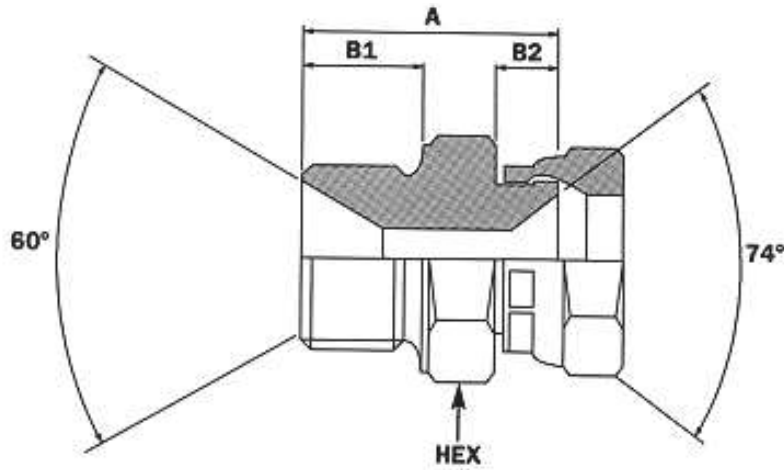

# BSP MALE X JIC SWIVEL FEMALE TO DIN 3852 FORM A

PART NUMBER	DESCRIPTION	HEX	A	B1	B2	C1	C2	C3	£ PRICE
2BJ/4	1/4 BSP X 7/16 JIC	19.00	30.00	11.00	12.19				1.49
2BJ/4-5	1/4 BSP X 1/2 JIC	19.00	30.00	11.00	12.19				1.49
2BJ/4-6	1/4 BSP X 9/16 JIC	19.00	30.00	11.00	12.19				1.49
2BJ/4-8	1/4 BSP X 3/4 JIC	19.00	31.00	11.00	13.21				1.49
2BJ/6-4	3/8 BSP X 7/16 JIC	22.00	31.00	12.70	12.19				1.49
2BJ/6	3/8 BSP X 9/16 JIC	22.00	32.26	12.70	12.19				1.49
2BJ/6-8	3/8 BSP X 3/4 JIC	22.00	33.38	12.70	14.48				1.49
2BJ/6-10	3/8 BSP X 7/8 JIC	22.00	34.80	12.70	14.73				2.51
2BJ/8-6	1/2 BSP X 9/16 JIC	27.00	38.86	15.24	12.19				1.49
2BJ/8	1/2 BSP X 3/4 JIC	27.00	38.61	15.24	13.21				1.49
2BJ/8-10	1/2 BSP X 7/8 JIC	27.00	41.40	15.24	14.73				2.51
2BJ/8-12	1/2 BSP X 1 1/16 JIC	27.00	42.67	15.24	16.00				3.22
2BJ/10-10	5/8 BSP X 7/8 JIC	30.00	41.65	16.00	14.73				3.22
2BJ/12-8	3/4 BSP X 3/4 JIC	32.00	42.00	17.00	13.21				3.50
2BJ/12-10	3/4 BSP X 7/8 JIC	32.00	43.00	17.00	14.73				3.50
2BJ/12	3/4 BSP X 1 1/16 JIC	32.00	45.00	17.00	16.00				4.10
2BJ/12-14	3/4 BSP X 1 3/16 JIC	32.00	46.00	17.00	17.53				5.24
2BJ/12-16	3/4 BSP X 1 5/16 JIC	32.00	46.00	17.00	17.53				5.24
2BJ/16-12	1 BSP X 1 1/16 JIC	41.00	45.50	19.05	16.00				7.47
2BJ/16	1 BSP X 1 5/16 JIC	41.00	53.09	19.05	17.53				7.47
2BJ/16-20	1 BSP X 1 5/8 JIC	41.00	53.09	19.05	17.53				9.99
2BJ/20	1 1/4 BSP X 1 5/8 JIC	50.00	52.70	20.32	17.53				9.99
2BJ/24	1 1/2 BSP X 1 7/8 JIC	55.00	56.64	22.86	17.53				14.70
2BJ-32	2 BSP X 2 1/2 JIC	70.00	63.00	26.00	20.70				22.50

Further information on other sizes is available on request and all dimensions are in millimetres