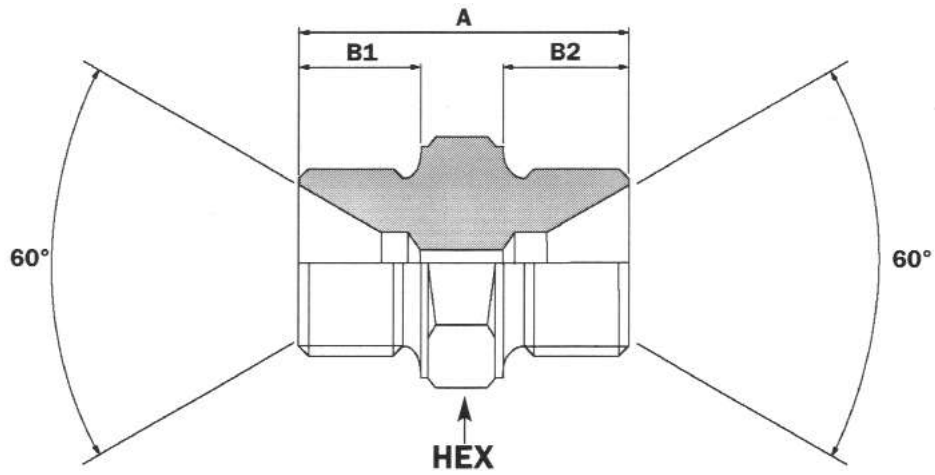

BSP MALE X BSP MALE WITH RESTRICTOR ON APPLICATION

PART NUMBER	DESCRIPTION	HEX	A	B1	B2	C1	C2	C3	£ PRICE
1BR/2-2	1/8 BSP X 1/8 BSP	14.00	27.94	10.16	10.16				1.95
1BR/4-4	1/4 BSP X 1/4 BSP	19.00	31.14	11.00	11.00				1.95
1BR/4-6	1/4 BSP X 3/8 BSP	22.00	33.52	11.00	12.70				2.20
1BR/6-6	3/8 BSP X 3/8 BSP	22.00	35.30	12.70	12.70				2.20
1BR/6-8	3/8 BSP X 1/2 BSP	27.00	41.14	12.70	15.24				2.30
1BR/8-8	1/2 BSP X 1/2 BSP	27.00	43.20	15.00	15.00				2.30
1BR/8-12	1/2 BSP X 3/4 BSP	32.00	47.99	15.24	17.00				3.20
1BR/12-12	3/4 BSP X 3/4 BSP	32.00	49.55	17.00	17.00				3.30

Further information on other sizes is available on request and all dimensions are in millimetres