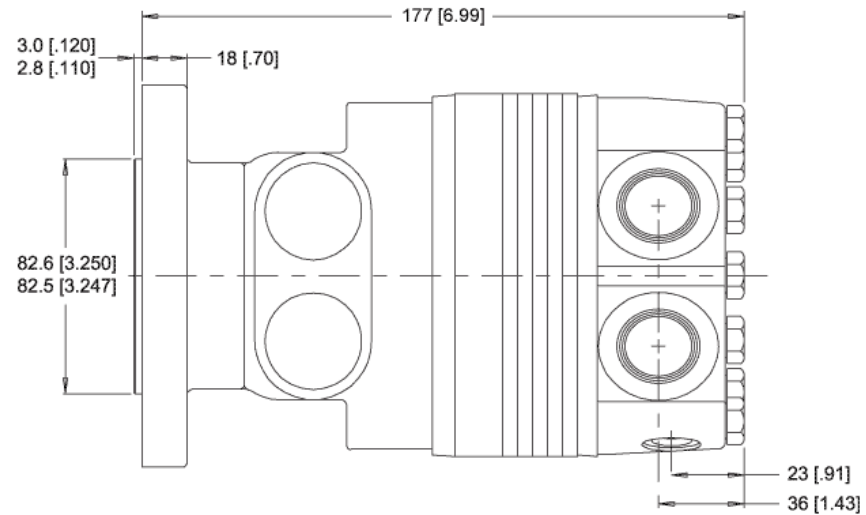

MODEL NO.  
600375A9221AAAA

INFORMATION CONTAINED IN THIS DOCUMENT IS FOR REFERENCE ONLY AND VALID FOR 10 DAYS UNLESS SPECIFIED OTHERWISE. DIMENSIONS SHOWN ARE NOMINAL (MID-LIMIT). DIMENSIONS NEEDED FOR DESIGN PURPOSES. CONTACT WHITE DRIVE PRODUCTS, INC.