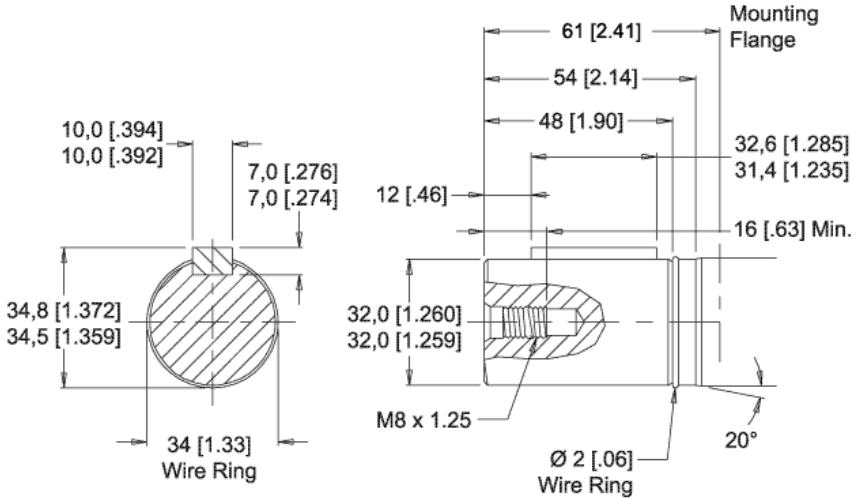

MODEL NO.  
600375A9221AAAA

INFORMATION CONTAINED IN THIS DOCUMENT IS FOR REFERENCE ONLY AND VALID FOR 10 DAYS UNLESS SPECIFIED OTHERWISE. DIMENSIONS SHOWN ARE NOMINAL (MID-LIMIT). DIMENSIONS NEEDED FOR DESIGN PURPOSES. CONTACT WHITE DRIVE PRODUCTS, INC.

**NOT FOR PRODUCTION USE**

WHITE DRIVE PRODUCTS, INC  
PO BOX 1127 • HOPKINSVILLE, KY 42240  
PHONE: 270.885.1110 • FAX: 270.886.8462

DATE: 07/17/2014	<b>DRAFT COPY</b>
ISSUED BY: ONLINE CAD MODELS	
ISSUED TO: JESSE MIETTINEN	
MODEL NO. <b>600375A9221AAAA</b>	