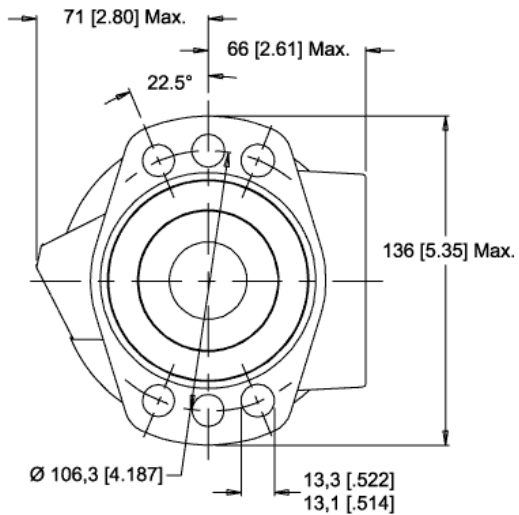

MODEL NO.  
600375A9221AAAA

INFORMATION CONTAINED IN THIS DOCUMENT IS FOR REFERENCE ONLY AND VALID FOR 10 DAYS UNLESS SPECIFIED OTHERWISE. DIMENSIONS SHOWN ARE NOMINAL (MID-LIMIT). DIMENSIONS NEEDED FOR DESIGN PURPOSES. CONTACT WHITE DRIVE PRODUCTS, INC.