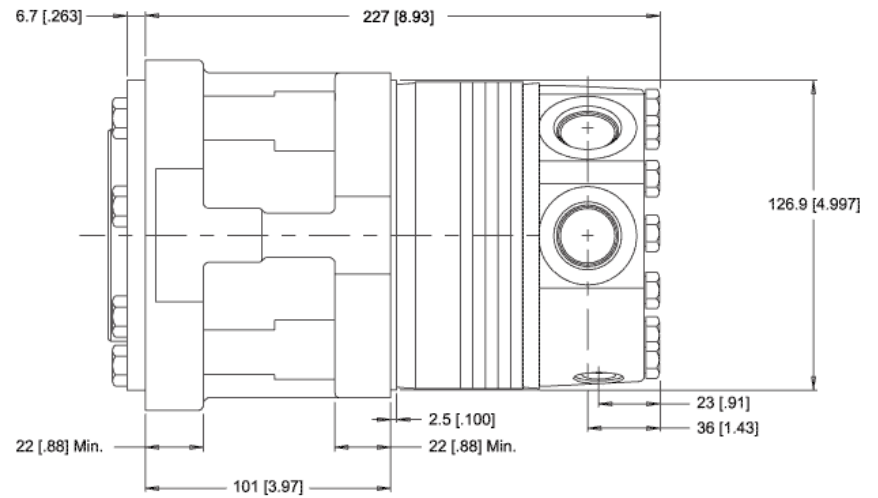

MODEL NO.
700540E8236BLAAB

INFORMATION CONTAINED IN THIS DOCUMENT IS FOR REFERENCE ONLY AND VALID FOR 10 DAYS UNLESS SPECIFIED OTHERWISE. DIMENSIONS SHOWN ARE NOMINAL (MID-LIMIT). DIMENSIONS NEEDED FOR DESIGN PURPOSES. CONTACT WHITE DRIVE PRODUCTS, INC.