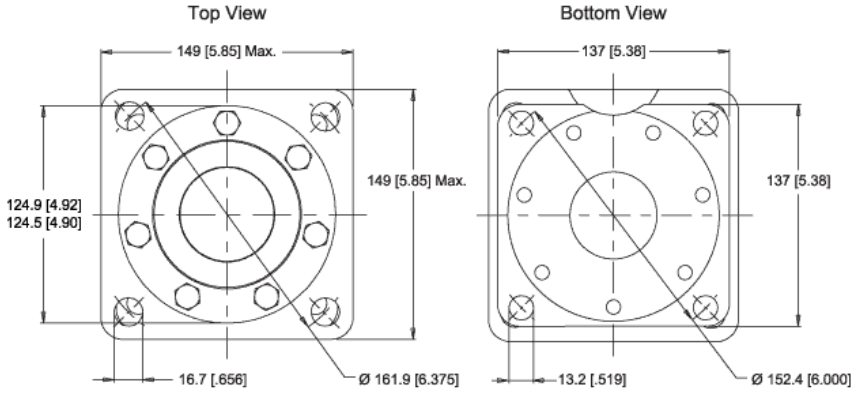

MODEL NO.
700540E8236BLAAB

INFORMATION CONTAINED IN THIS DOCUMENT IS FOR REFERENCE ONLY AND VALID FOR 10 DAYS UNLESS SPECIFIED OTHERWISE. DIMENSIONS SHOWN ARE NOMINAL (MID-LIMIT). DIMENSIONS NEEDED FOR DESIGN PURPOSES. CONTACT WHITE DRIVE PRODUCTS, INC.