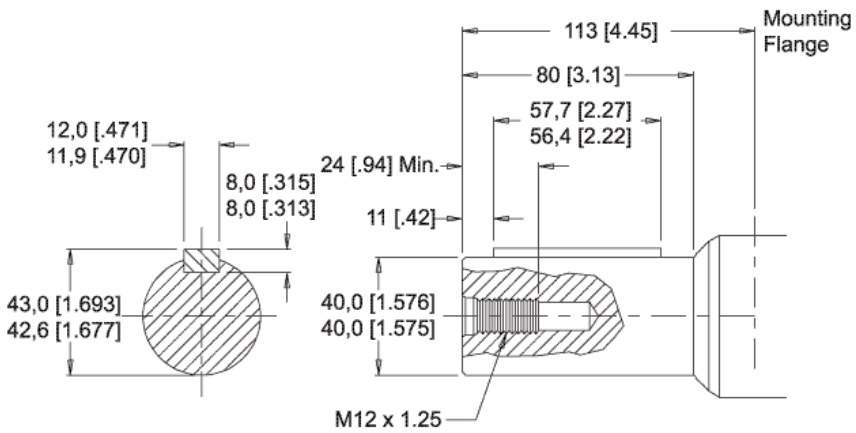

MODEL NO.
700540E8236BLAAB

INFORMATION CONTAINED IN THIS DOCUMENT IS FOR REFERENCE ONLY AND VALID FOR 10 DAYS UNLESS SPECIFIED OTHERWISE. DIMENSIONS SHOWN ARE NOMINAL (MID-LIMIT). DIMENSIONS NEEDED FOR DESIGN PURPOSES. CONTACT WHITE DRIVE PRODUCTS, INC.