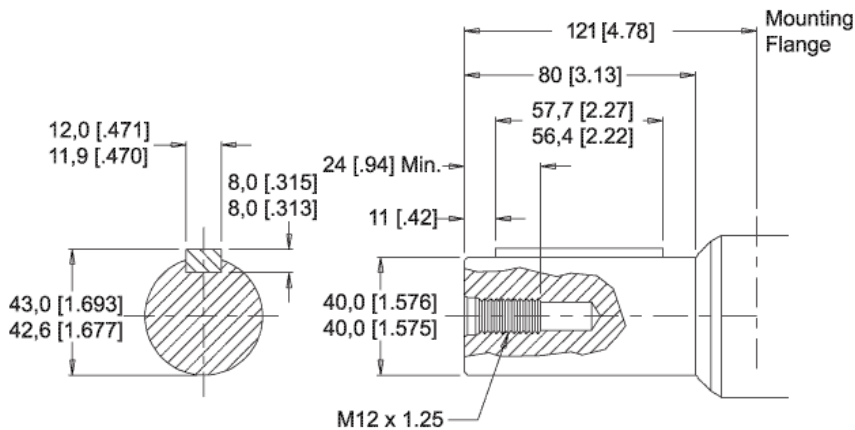

MODEL NO.
700540E8254BAXAA

INFORMATION CONTAINED IN THIS DOCUMENT IS FOR REFERENCE ONLY AND VALID FOR 10 DAYS UNLESS SPECIFIED OTHERWISE. DIMENSIONS SHOWN ARE NOMINAL (MID-LIMIT). DIMENSIONS NEEDED FOR DESIGN PURPOSES. CONTACT WHITE DRIVE PRODUCTS, INC.

MODEL NO.
700540E8254BAXAA