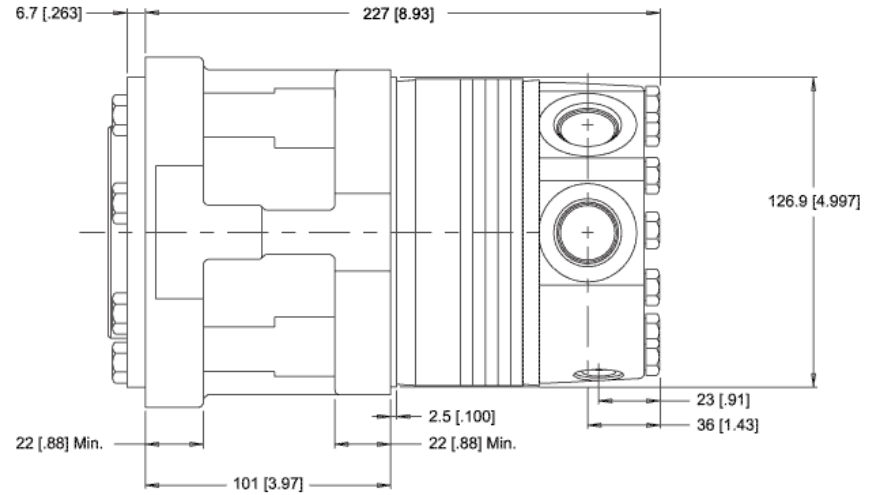

MODEL NO.
700540E8254BAXAA

INFORMATION CONTAINED IN THIS DOCUMENT IS FOR REFERENCE ONLY AND VALID FOR 10 DAYS UNLESS SPECIFIED OTHERWISE. DIMENSIONS SHOWN ARE NOMINAL (MID-LIMIT). DIMENSIONS NEEDED FOR DESIGN PURPOSES. CONTACT WHITE DRIVE PRODUCTS, INC.

MODEL NO.
700540E8254BAXAA