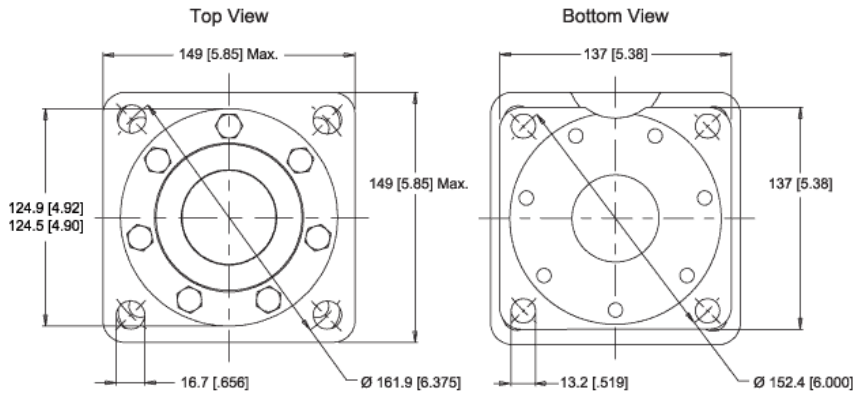

MODEL NO.
700540E8254BAXAA

INFORMATION CONTAINED IN THIS DOCUMENT IS FOR REFERENCE ONLY AND VALID FOR 10 DAYS UNLESS SPECIFIED OTHERWISE. DIMENSIONS SHOWN ARE NOMINAL (MID-LIMIT). DIMENSIONS NEEDED FOR DESIGN PURPOSES. CONTACT WHITE DRIVE PRODUCTS, INC.

MODEL NO.
700540E8254BAXAA