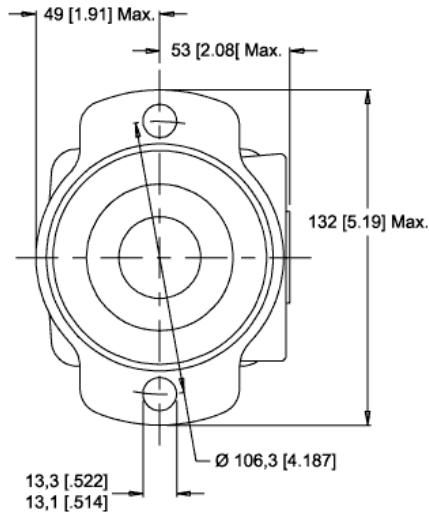

MODEL NO.
300080A7321BAAAB

INFORMATION CONTAINED IN THIS DOCUMENT IS FOR REFERENCE ONLY AND VALID FOR 10 DAYS UNLESS SPECIFIED OTHERWISE. DIMENSIONS SHOWN ARE NOMINAL (MID-LIMIT). DIMENSIONS NEEDED FOR DESIGN PURPOSES. CONTACT WHITE DRIVE PRODUCTS, INC.

MODEL NO.
300080A7321BAAAB