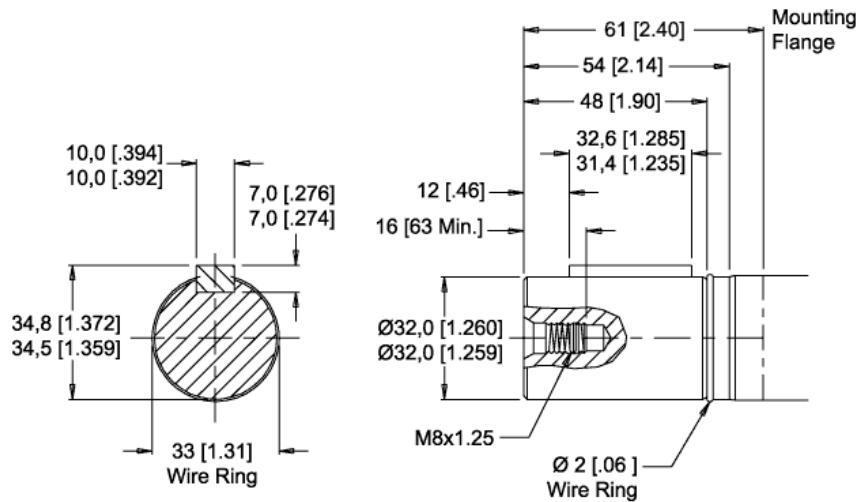

MODEL NO.
300080A7321BAAAB

INFORMATION CONTAINED IN THIS DOCUMENT IS FOR REFERENCE ONLY AND VALID FOR 10 DAYS UNLESS SPECIFIED OTHERWISE. DIMENSIONS SHOWN ARE NOMINAL (MID-LIMIT). DIMENSIONS NEEDED FOR DESIGN PURPOSES. CONTACT WHITE DRIVE PRODUCTS, INC.

MODEL NO.
300080A7321BAAAB