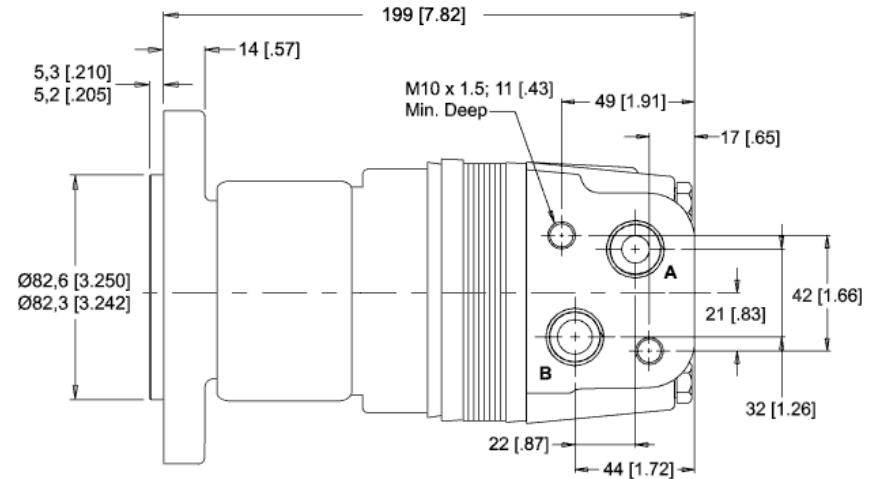

MODEL NO.
300080A7321BAAAB

INFORMATION CONTAINED IN THIS DOCUMENT IS FOR REFERENCE ONLY AND VALID FOR 10 DAYS UNLESS SPECIFIED OTHERWISE. DIMENSIONS SHOWN ARE NOMINAL (MID-LIMIT). DIMENSIONS NEEDED FOR DESIGN PURPOSES. CONTACT WHITE DRIVE PRODUCTS, INC.

MODEL NO.
300080A7321BAAAB