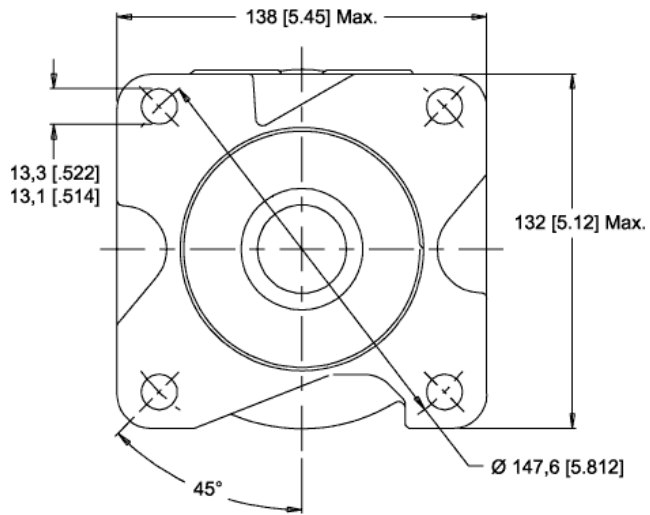

MODEL NO.  
300300W8321BAAAB

INFORMATION CONTAINED IN THIS DOCUMENT IS FOR REFERENCE ONLY AND VALID FOR 10 DAYS UNLESS SPECIFIED OTHERWISE. DIMENSIONS SHOWN ARE NOMINAL (MID-LIMIT). DIMENSIONS NEEDED FOR DESIGN PURPOSES. CONTACT WHITE DRIVE PRODUCTS, INC.