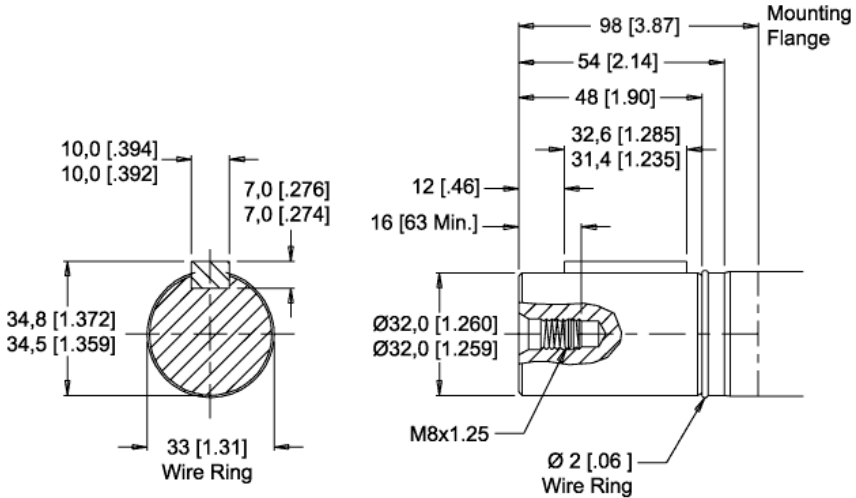

MODEL NO.  
300300W8321BAAAB

INFORMATION CONTAINED IN THIS DOCUMENT IS FOR REFERENCE ONLY AND VALID FOR 10 DAYS UNLESS SPECIFIED OTHERWISE. DIMENSIONS SHOWN ARE NOMINAL (MID-LIMIT). DIMENSIONS NEEDED FOR DESIGN PURPOSES. CONTACT WHITE DRIVE PRODUCTS, INC.