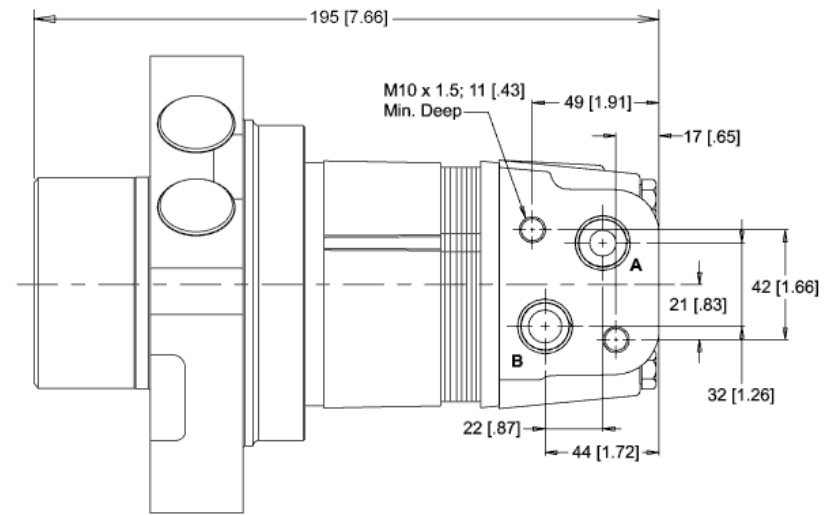

MODEL NO.  
300300W8321BAAAB

INFORMATION CONTAINED IN THIS DOCUMENT IS FOR REFERENCE ONLY AND VALID FOR 10 DAYS UNLESS SPECIFIED OTHERWISE. DIMENSIONS SHOWN ARE NOMINAL (MID-LIMIT). DIMENSIONS NEEDED FOR DESIGN PURPOSES. CONTACT WHITE DRIVE PRODUCTS, INC.