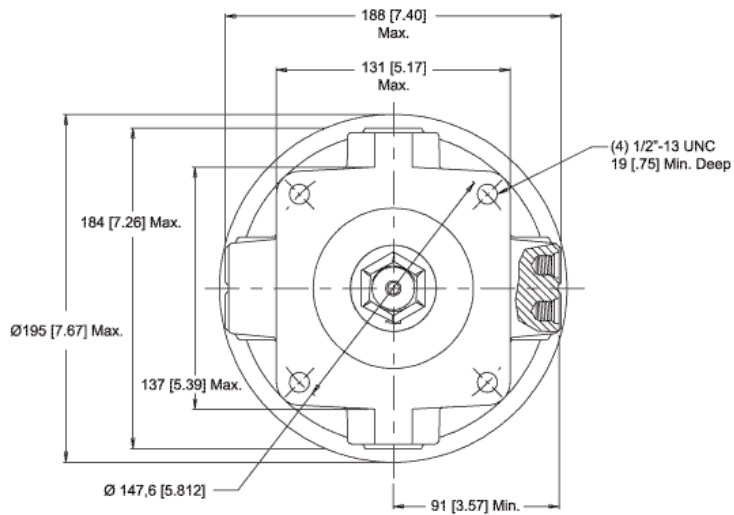

MODEL NO.  
310300W8122AAAAA

INFORMATION CONTAINED IN THIS DOCUMENT IS FOR REFERENCE ONLY AND VALID FOR 10 DAYS UNLESS SPECIFIED OTHERWISE. DIMENSIONS SHOWN ARE NOMINAL (MID-LIMIT). DIMENSIONS NEEDED FOR DESIGN PURPOSES. CONTACT WHITE DRIVE PRODUCTS, INC.