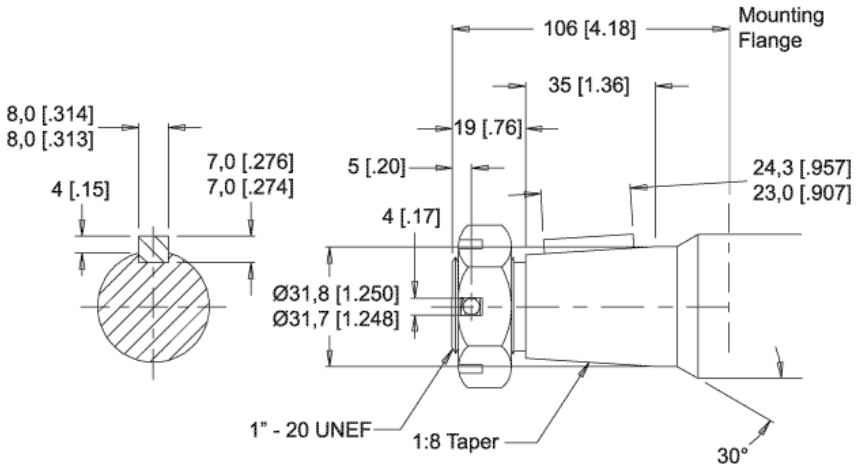

MODEL NO.  
310300W8122AAAAA

INFORMATION CONTAINED IN THIS DOCUMENT IS FOR REFERENCE ONLY AND VALID FOR 10 DAYS UNLESS SPECIFIED OTHERWISE. DIMENSIONS SHOWN ARE NOMINAL (MID-LIMIT). DIMENSIONS NEEDED FOR DESIGN PURPOSES. CONTACT WHITE DRIVE PRODUCTS, INC.