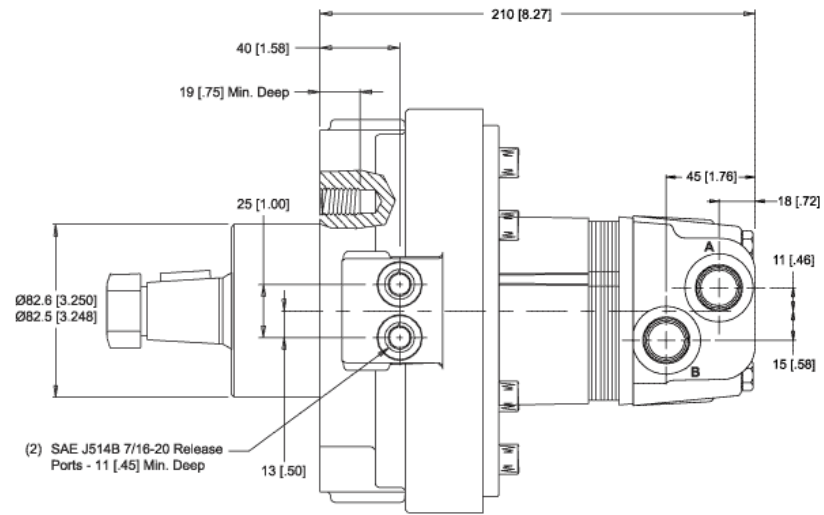

MODEL NO.  
310300W8122AAAAA

INFORMATION CONTAINED IN THIS DOCUMENT IS FOR REFERENCE ONLY AND VALID FOR 10 DAYS UNLESS SPECIFIED OTHERWISE. DIMENSIONS SHOWN ARE NOMINAL (MID-LIMIT). DIMENSIONS NEEDED FOR DESIGN PURPOSES. CONTACT WHITE DRIVE PRODUCTS, INC.