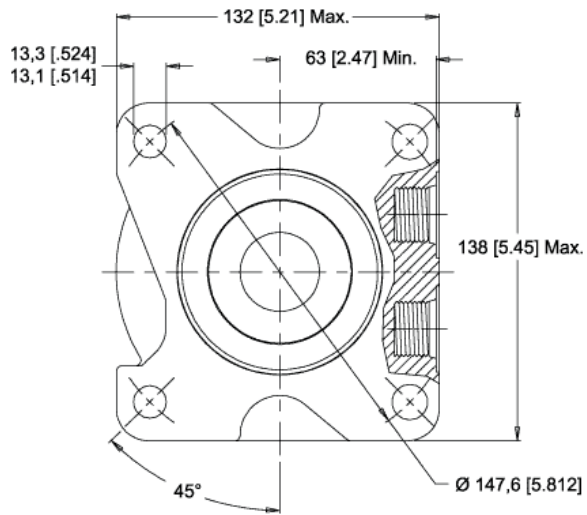

MODEL NO.
500120W3820AAAAA

INFORMATION CONTAINED IN THIS DOCUMENT IS FOR REFERENCE ONLY AND VALID FOR 10 DAYS UNLESS SPECIFIED OTHERWISE. DIMENSIONS SHOWN ARE NOMINAL (MID-LIMIT). DIMENSIONS NEEDED FOR DESIGN PURPOSES. CONTACT WHITE DRIVE PRODUCTS, INC.

MODEL NO.
500120W3820AAAAA