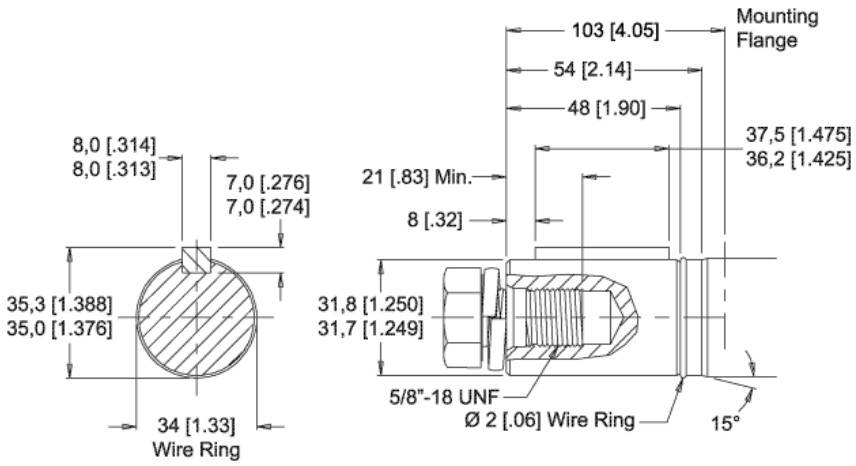

MODEL NO.
500120W3820AAAAA

INFORMATION CONTAINED IN THIS DOCUMENT IS FOR REFERENCE ONLY AND VALID FOR 10 DAYS UNLESS SPECIFIED OTHERWISE. DIMENSIONS SHOWN ARE NOMINAL (MID-LIMIT). DIMENSIONS NEEDED FOR DESIGN PURPOSES. CONTACT WHITE DRIVE PRODUCTS, INC.

MODEL NO.
500120W3820AAAAA