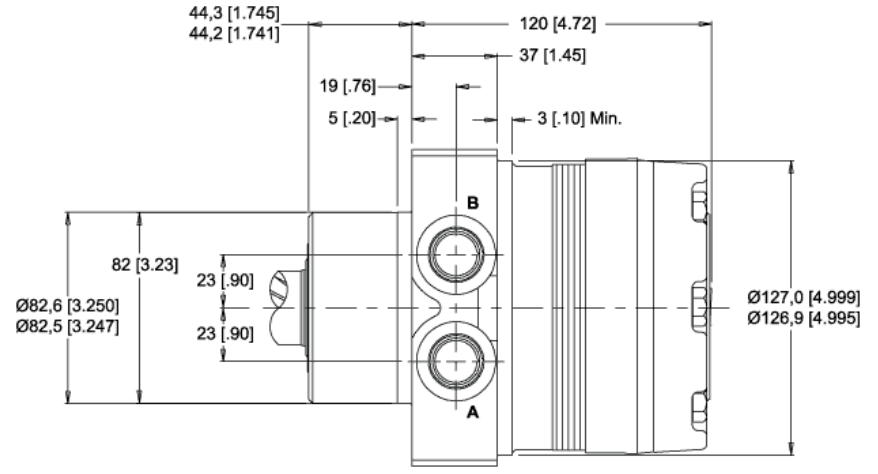

MODEL NO.
500120W3820AAAAA

INFORMATION CONTAINED IN THIS DOCUMENT IS FOR REFERENCE ONLY AND VALID FOR 10 DAYS UNLESS SPECIFIED OTHERWISE. DIMENSIONS SHOWN ARE NOMINAL (MID-LIMIT). DIMENSIONS NEEDED FOR DESIGN PURPOSES. CONTACT WHITE DRIVE PRODUCTS, INC.

MODEL NO.
500120W3820AAAAA