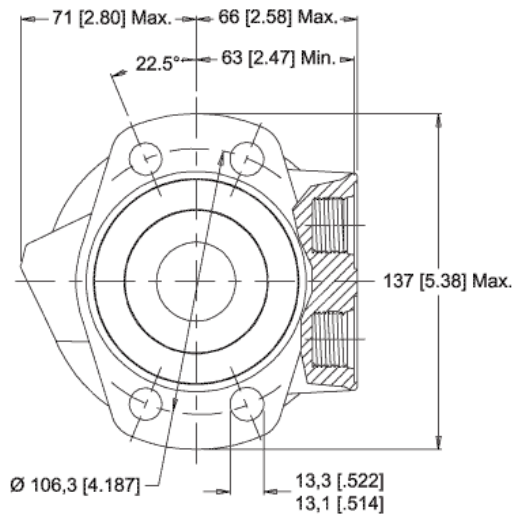

MODEL NO.
500200A3120AAAA

<p>INFORMATION CONTAINED IN THIS DOCUMENT IS FOR REFERENCE ONLY AND VALID FOR 10 DAYS UNLESS SPECIFIED OTHERWISE. DIMENSIONS SHOWN ARE NOMINAL (MID-LIMIT). DIMENSIONS NEEDED FOR DESIGN PURPOSES. CONTACT WHITE DRIVE PRODUCTS, INC.</p>		
<p>DATE: 07/17/2014</p>	<p>DRAFT COPY</p>	
<p>NOT FOR PRODUCTION USE</p>		<p>ISSUED BY: ONLINE CAD MODELS</p>
<p>WHITE DRIVE PRODUCTS, INC PO BOX 1127 · HOPKINSVILLE, KY 42240 PHONE: 270.885.1110 · FAX: 270.886.8462</p>		<p>ISSUED TO: JESSE MIETTINEN</p>
		<p>MODEL NO. 500200A3120AAAA</p>