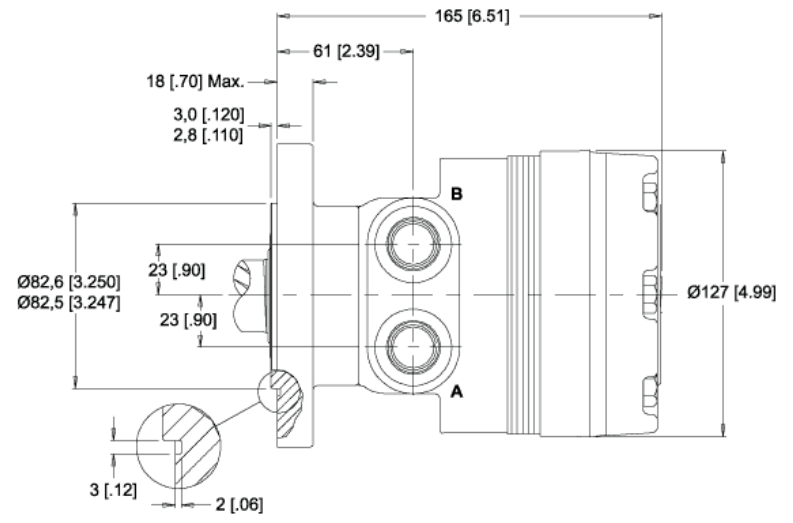

MODEL NO.
500200A3120AAAA

<p>INFORMATION CONTAINED IN THIS DOCUMENT IS FOR REFERENCE ONLY AND VALID FOR 10 DAYS UNLESS SPECIFIED OTHERWISE. DIMENSIONS SHOWN ARE NOMINAL (MID-LIMIT). DIMENSIONS NEEDED FOR DESIGN PURPOSES. CONTACT WHITE DRIVE PRODUCTS, INC.</p>		
<p>DATE: 07/17/2014</p>	<p>DRAFT COPY</p>	
<p>NOT FOR PRODUCTION USE</p>		<p>ISSUED BY: ONLINE CAD MODELS</p>
<p>WHITE DRIVE PRODUCTS, INC PO BOX 1127 · HOPKINSVILLE, KY 42240 PHONE: 270.885.1110 · FAX: 270.886.8462</p>		<p>ISSUED TO: JESSE MIETTINEN</p>
		<p>MODEL NO. 500200A3120AAAA</p>