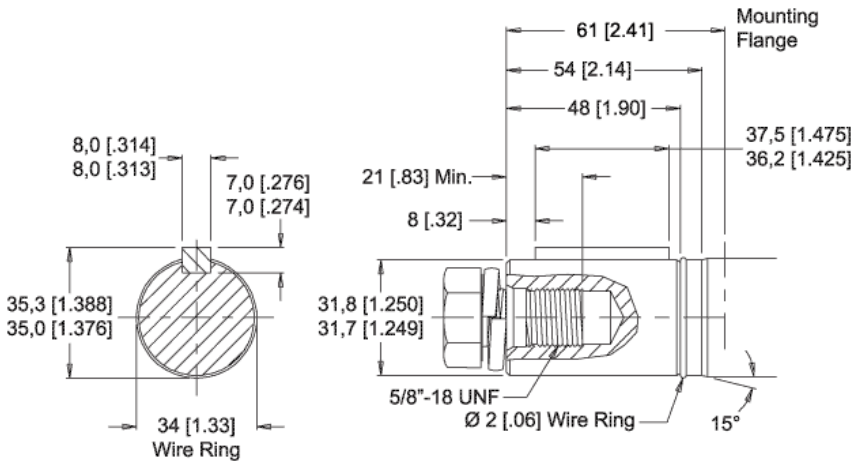

MODEL NO.
500200A3120AAAA

<p>INFORMATION CONTAINED IN THIS DOCUMENT IS FOR REFERENCE ONLY AND VALID FOR 10 DAYS UNLESS SPECIFIED OTHERWISE. DIMENSIONS SHOWN ARE NOMINAL (MID-LIMIT). DIMENSIONS NEEDED FOR DESIGN PURPOSES. CONTACT WHITE DRIVE PRODUCTS, INC.</p>		
<p>DATE: 07/17/2014</p>	<p>DRAFT COPY</p>	
<p>NOT FOR PRODUCTION USE</p>		<p>ISSUED BY: ONLINE CAD MODELS</p>
<p>WHITE DRIVE PRODUCTS, INC PO BOX 1127 · HOPKINSVILLE, KY 42240 PHONE: 270.885.1110 · FAX: 270.886.8462</p>		<p>ISSUED TO: JESSE MIETTINEN</p>
		<p>MODEL NO. 500200A3120AAAA</p>