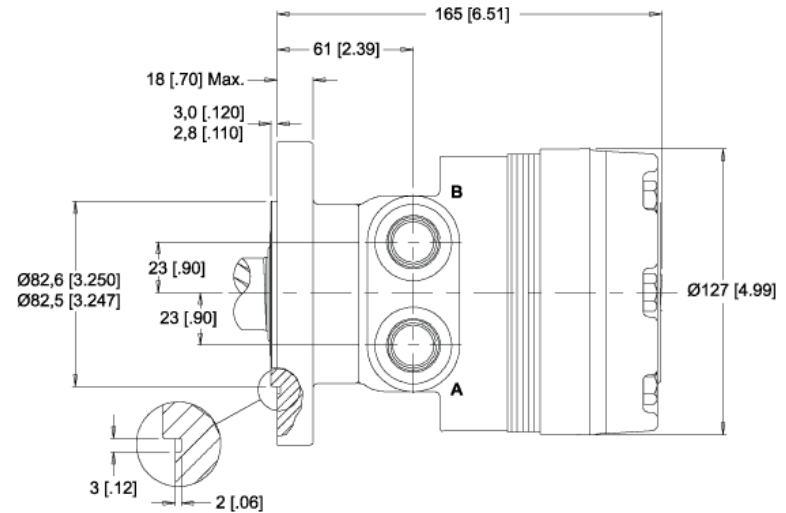

MODEL NO.  
500200A5821BAAAA

INFORMATION CONTAINED IN THIS DOCUMENT IS FOR REFERENCE ONLY AND VALID FOR 10 DAYS UNLESS SPECIFIED OTHERWISE. DIMENSIONS SHOWN ARE NOMINAL (MID-LIMIT). DIMENSIONS NEEDED FOR DESIGN PURPOSES. CONTACT WHITE DRIVE PRODUCTS, INC.

MODEL NO.  
**500200A5821BAAAA**