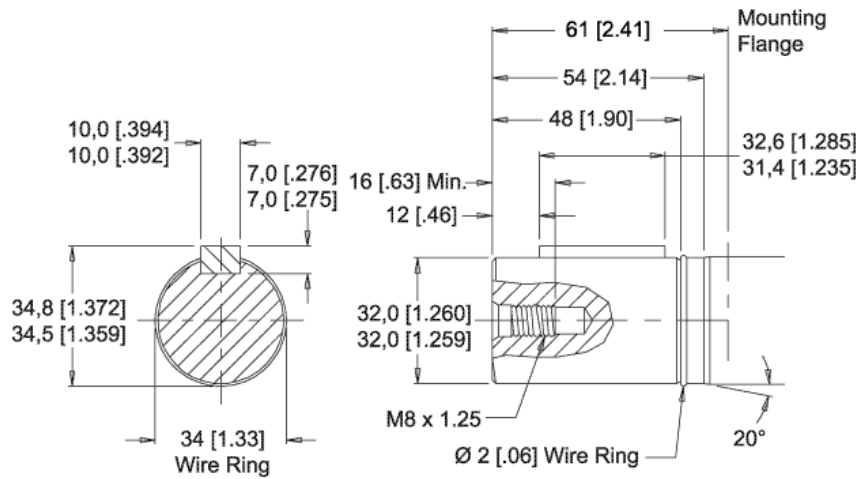

MODEL NO.  
500200A5821BAAAA

INFORMATION CONTAINED IN THIS DOCUMENT IS FOR REFERENCE ONLY AND VALID FOR 10 DAYS UNLESS SPECIFIED OTHERWISE. DIMENSIONS SHOWN ARE NOMINAL (MID-LIMIT). DIMENSIONS NEEDED FOR DESIGN PURPOSES. CONTACT WHITE DRIVE PRODUCTS, INC.

MODEL NO.  
**500200A5821BAAAA**