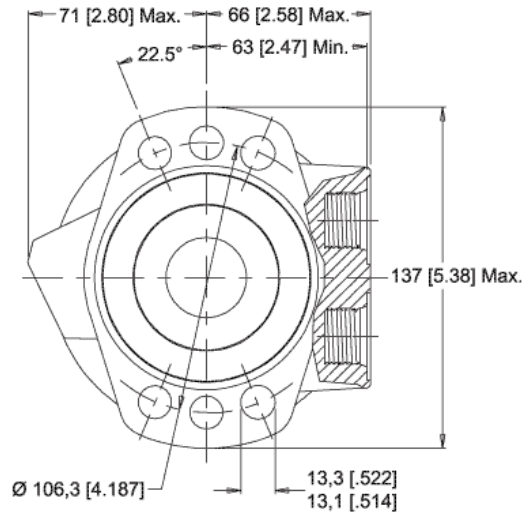

MODEL NO.  
500200A5821BAAAA

INFORMATION CONTAINED IN THIS DOCUMENT IS FOR REFERENCE ONLY AND VALID FOR 10 DAYS UNLESS SPECIFIED OTHERWISE. DIMENSIONS SHOWN ARE NOMINAL (MID-LIMIT). DIMENSIONS NEEDED FOR DESIGN PURPOSES. CONTACT WHITE DRIVE PRODUCTS, INC.

MODEL NO.  
**500200A5821BAAAA**