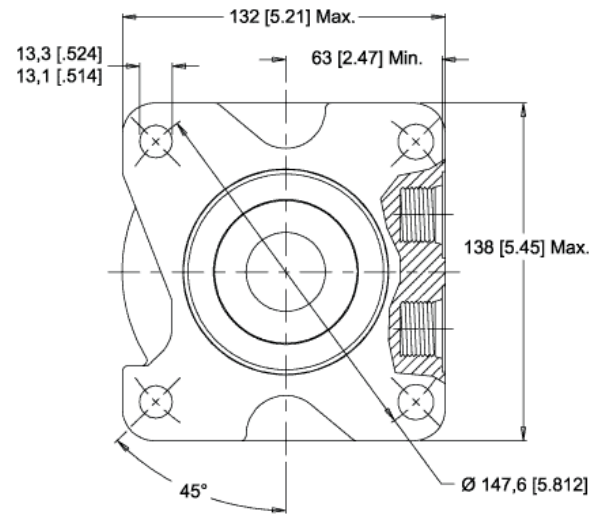

MODEL NO.
500200W3821AAAAA

INFORMATION CONTAINED IN THIS DOCUMENT IS FOR REFERENCE ONLY AND VALID FOR 10 DAYS UNLESS SPECIFIED OTHERWISE. DIMENSIONS SHOWN ARE NOMINAL (MID-LIMIT). DIMENSIONS NEEDED FOR DESIGN PURPOSES. CONTACT WHITE DRIVE PRODUCTS, INC.

MODEL NO.
500200W3821AAAAA