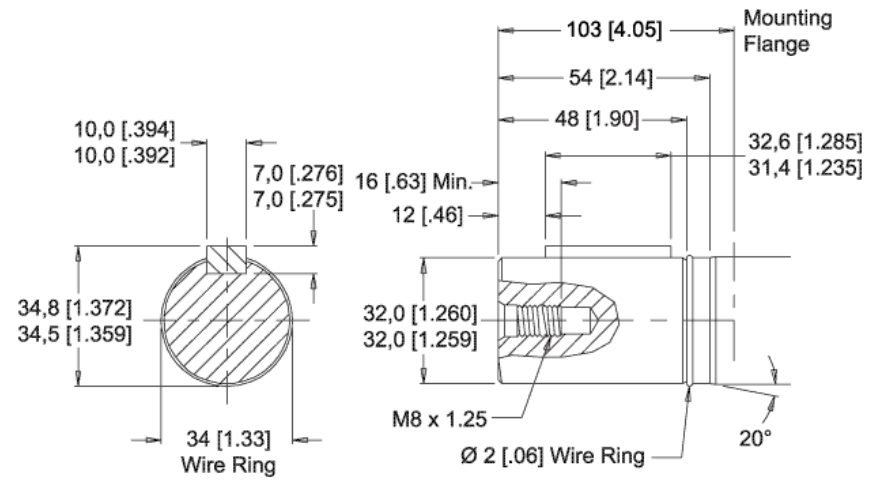

MODEL NO.
500200W3821AAAAA

INFORMATION CONTAINED IN THIS DOCUMENT IS FOR REFERENCE ONLY AND VALID FOR 10 DAYS UNLESS SPECIFIED OTHERWISE. DIMENSIONS SHOWN ARE NOMINAL (MID-LIMIT). DIMENSIONS NEEDED FOR DESIGN PURPOSES. CONTACT WHITE DRIVE PRODUCTS, INC.

MODEL NO.
500200W3821AAAAA