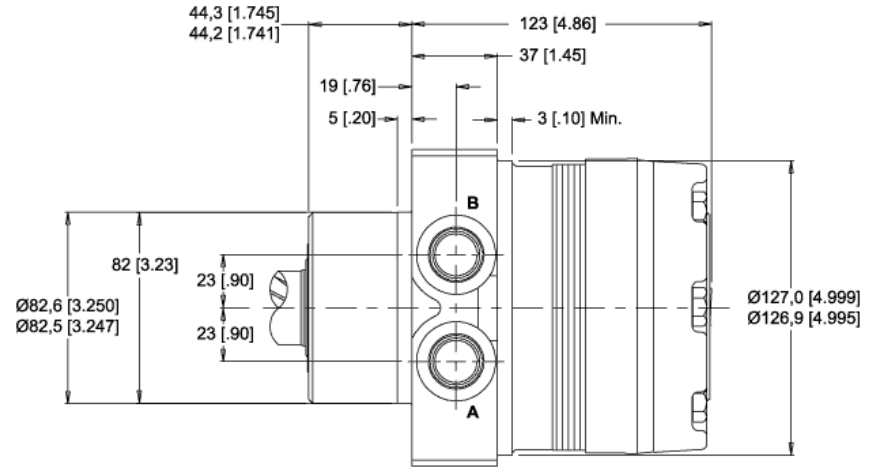

MODEL NO.
500200W3821AAAAA

INFORMATION CONTAINED IN THIS DOCUMENT IS FOR REFERENCE ONLY AND VALID FOR 10 DAYS UNLESS SPECIFIED OTHERWISE. DIMENSIONS SHOWN ARE NOMINAL (MID-LIMIT). DIMENSIONS NEEDED FOR DESIGN PURPOSES. CONTACT WHITE DRIVE PRODUCTS, INC.

MODEL NO.
500200W3821AAAAA