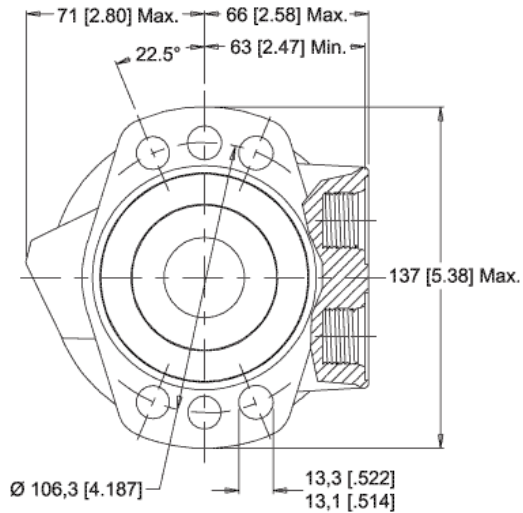

MODEL NO.  
500230A5823BAAAA

INFORMATION CONTAINED IN THIS DOCUMENT IS FOR REFERENCE ONLY AND VALID FOR 10 DAYS UNLESS SPECIFIED OTHERWISE. DIMENSIONS SHOWN ARE NOMINAL (MID-LIMIT). DIMENSIONS NEEDED FOR DESIGN PURPOSES. CONTACT WHITE DRIVE PRODUCTS, INC.

MODEL NO.  
**500230A5823BAAAA**