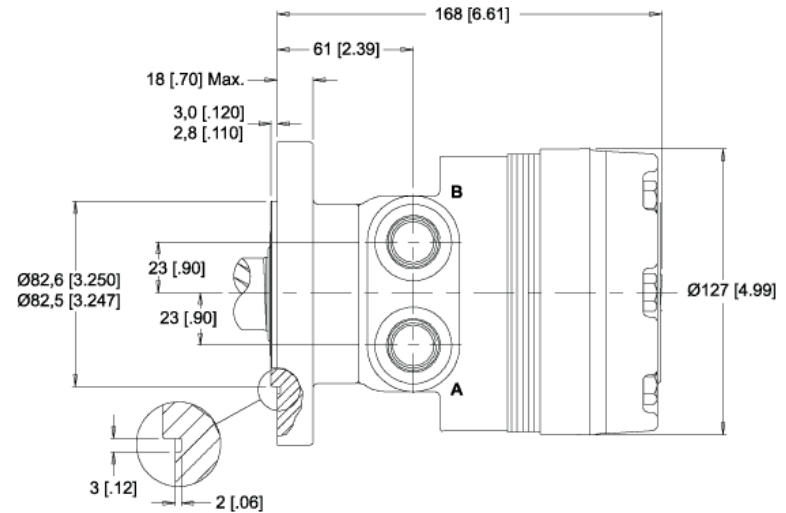

MODEL NO.  
500230A5823BAAAA

INFORMATION CONTAINED IN THIS DOCUMENT IS FOR REFERENCE ONLY AND VALID FOR 10 DAYS UNLESS SPECIFIED OTHERWISE. DIMENSIONS SHOWN ARE NOMINAL (MID-LIMIT). DIMENSIONS NEEDED FOR DESIGN PURPOSES. CONTACT WHITE DRIVE PRODUCTS, INC.

MODEL NO.  
**500230A5823BAAAA**