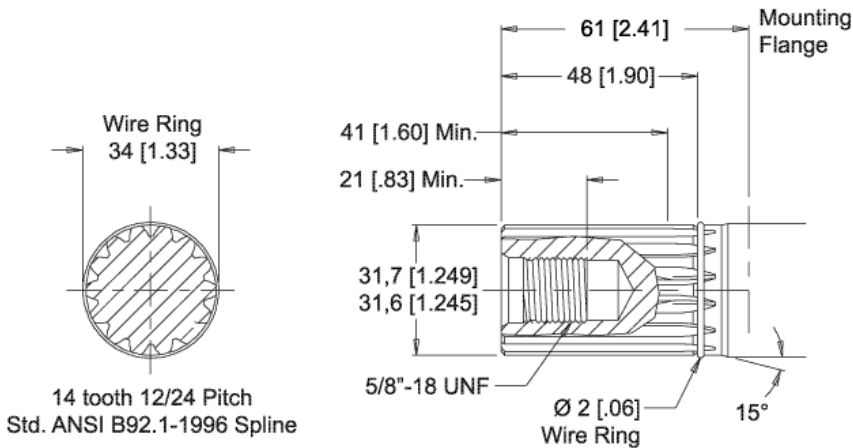

MODEL NO.  
500230A5823BAAAA

INFORMATION CONTAINED IN THIS DOCUMENT IS FOR REFERENCE ONLY AND VALID FOR 10 DAYS UNLESS SPECIFIED OTHERWISE. DIMENSIONS SHOWN ARE NOMINAL (MID-LIMIT). DIMENSIONS NEEDED FOR DESIGN PURPOSES. CONTACT WHITE DRIVE PRODUCTS, INC.

MODEL NO.  
**500230A5823BAAAA**