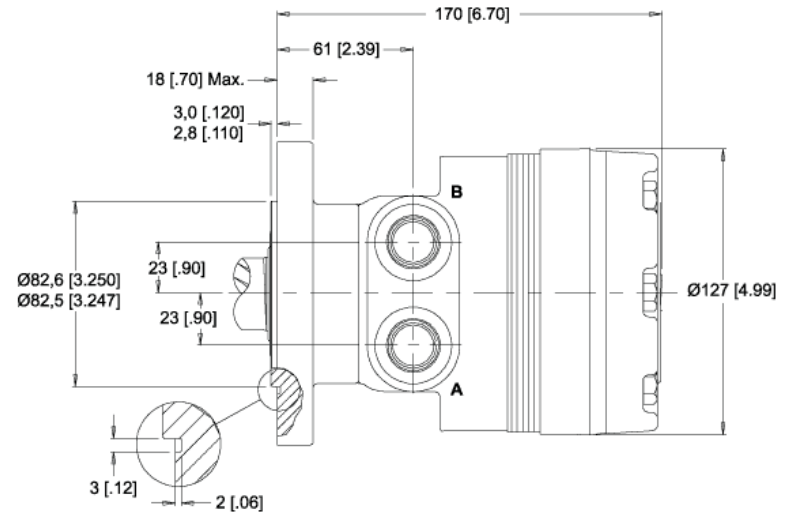

MODEL NO.  
500260A5820BAAAA

INFORMATION CONTAINED IN THIS DOCUMENT IS FOR REFERENCE ONLY AND VALID FOR 10 DAYS UNLESS SPECIFIED OTHERWISE. DIMENSIONS SHOWN ARE NOMINAL (MID-LIMIT). DIMENSIONS NEEDED FOR DESIGN PURPOSES. CONTACT WHITE DRIVE PRODUCTS, INC.

MODEL NO.  
**500260A5820BAAAA**