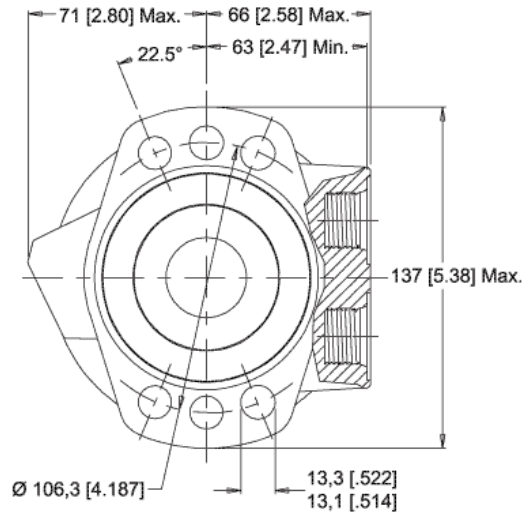

MODEL NO.  
500260A5820BAAAA

INFORMATION CONTAINED IN THIS DOCUMENT IS FOR REFERENCE ONLY AND VALID FOR 10 DAYS UNLESS SPECIFIED OTHERWISE. DIMENSIONS SHOWN ARE NOMINAL (MID-LIMIT). DIMENSIONS NEEDED FOR DESIGN PURPOSES. CONTACT WHITE DRIVE PRODUCTS, INC.

MODEL NO.  
**500260A5820BAAAA**