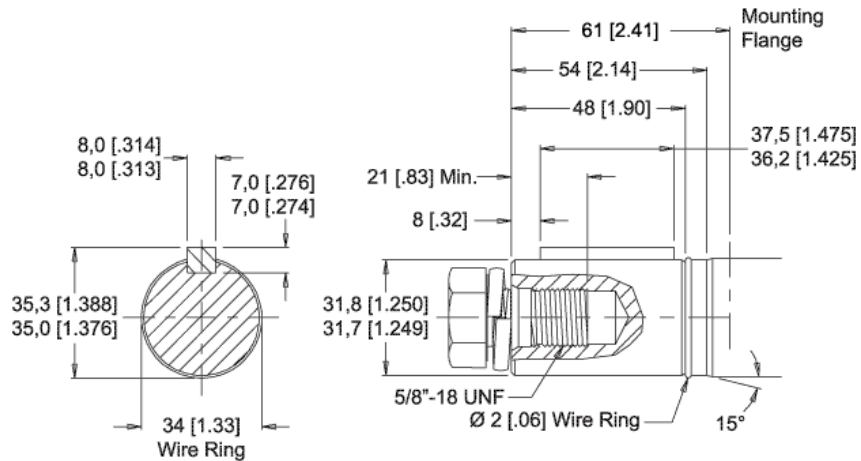

MODEL NO.  
500260A5820BAAAA

INFORMATION CONTAINED IN THIS DOCUMENT IS FOR REFERENCE ONLY AND VALID FOR 10 DAYS UNLESS SPECIFIED OTHERWISE. DIMENSIONS SHOWN ARE NOMINAL (MID-LIMIT). DIMENSIONS NEEDED FOR DESIGN PURPOSES. CONTACT WHITE DRIVE PRODUCTS, INC.

MODEL NO.  
**500260A5820BAAAA**