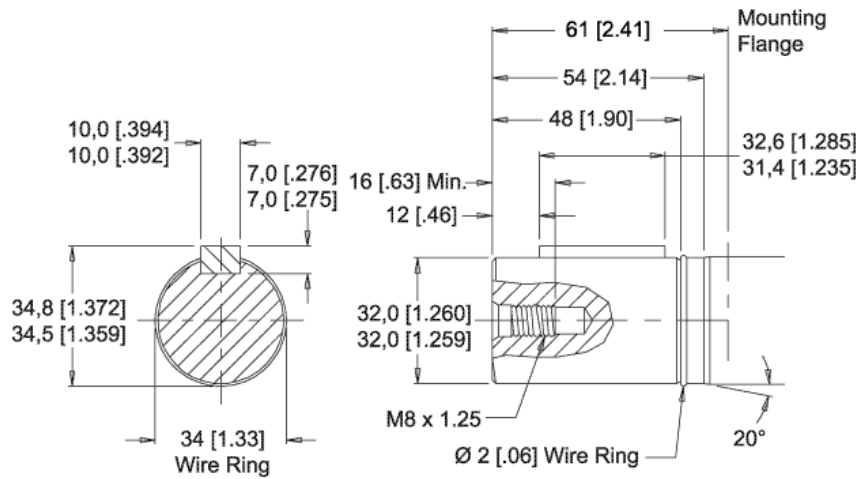

MODEL NO.
500260A5821BAAAA

INFORMATION CONTAINED IN THIS DOCUMENT IS FOR REFERENCE ONLY AND VALID FOR 10 DAYS UNLESS SPECIFIED OTHERWISE. DIMENSIONS SHOWN ARE NOMINAL (MID-LIMIT). DIMENSIONS NEEDED FOR DESIGN PURPOSES. CONTACT WHITE DRIVE PRODUCTS, INC.

MODEL NO.
500260A5821BAAAA