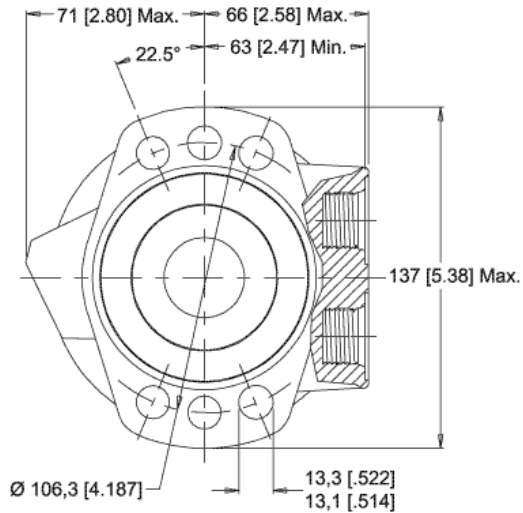

MODEL NO.
500260A5821BAAAA

INFORMATION CONTAINED IN THIS DOCUMENT IS FOR REFERENCE ONLY AND VALID FOR 10 DAYS UNLESS SPECIFIED OTHERWISE. DIMENSIONS SHOWN ARE NOMINAL (MID-LIMIT). DIMENSIONS NEEDED FOR DESIGN PURPOSES. CONTACT WHITE DRIVE PRODUCTS, INC.

MODEL NO.
500260A5821BAAAA