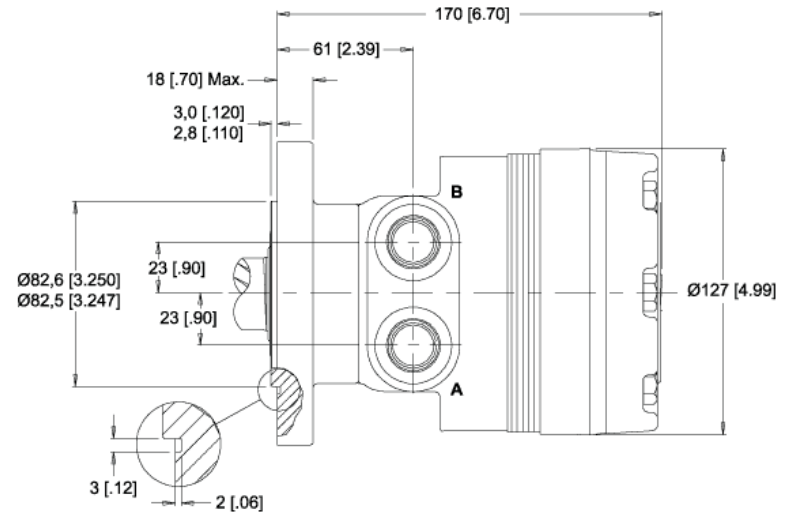

MODEL NO.
500260A5821BAAAA

INFORMATION CONTAINED IN THIS DOCUMENT IS FOR REFERENCE ONLY AND VALID FOR 10 DAYS UNLESS SPECIFIED OTHERWISE. DIMENSIONS SHOWN ARE NOMINAL (MID-LIMIT). DIMENSIONS NEEDED FOR DESIGN PURPOSES. CONTACT WHITE DRIVE PRODUCTS, INC.

MODEL NO.
500260A5821BAAAA