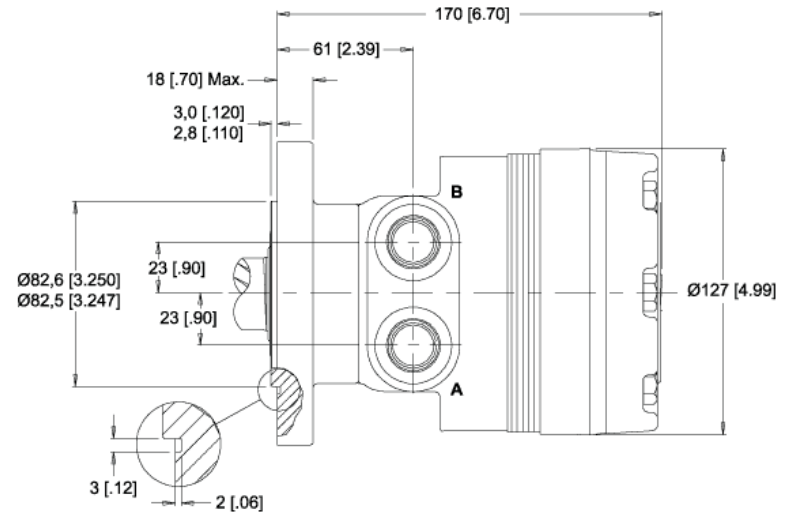

MODEL NO.
500260A5822AAAAA

INFORMATION CONTAINED IN THIS DOCUMENT IS FOR REFERENCE ONLY AND VALID FOR 10 DAYS UNLESS SPECIFIED OTHERWISE. DIMENSIONS SHOWN ARE NOMINAL (MID-LIMIT). DIMENSIONS NEEDED FOR DESIGN PURPOSES. CONTACT WHITE DRIVE PRODUCTS, INC.

MODEL NO.
500260A5822AAAAA