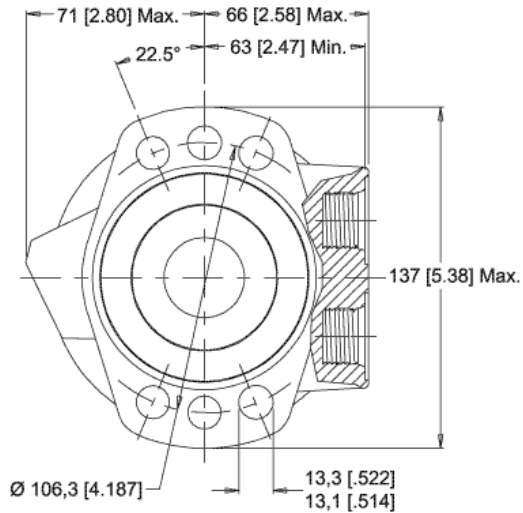

MODEL NO.
500260A5822AAAAA

INFORMATION CONTAINED IN THIS DOCUMENT IS FOR REFERENCE ONLY AND VALID FOR 10 DAYS UNLESS SPECIFIED OTHERWISE. DIMENSIONS SHOWN ARE NOMINAL (MID-LIMIT). DIMENSIONS NEEDED FOR DESIGN PURPOSES. CONTACT WHITE DRIVE PRODUCTS, INC.

MODEL NO.
500260A5822AAAAA