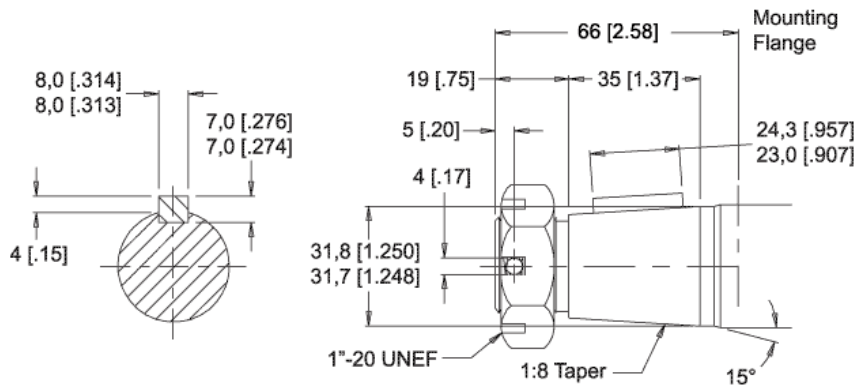

MODEL NO.
500260A5822AAAAA

INFORMATION CONTAINED IN THIS DOCUMENT IS FOR REFERENCE ONLY AND VALID FOR 10 DAYS UNLESS SPECIFIED OTHERWISE. DIMENSIONS SHOWN ARE NOMINAL (MID-LIMIT). DIMENSIONS NEEDED FOR DESIGN PURPOSES. CONTACT WHITE DRIVE PRODUCTS, INC.

MODEL NO.
500260A5822AAAAA