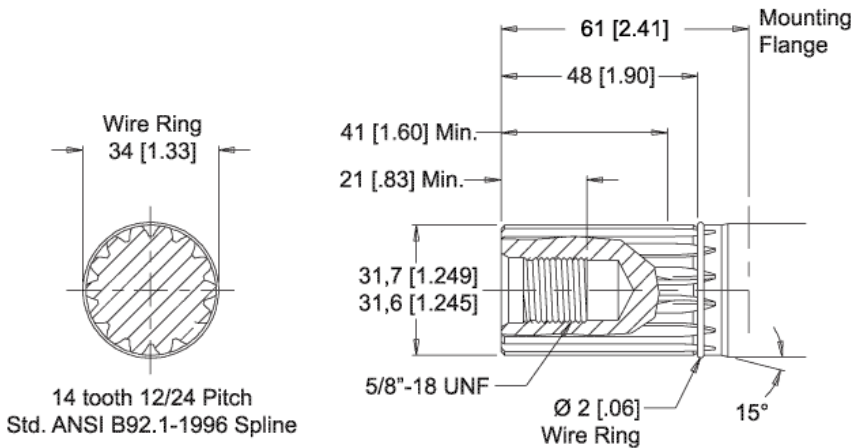

MODEL NO.
500260A5823AAAAA

INFORMATION CONTAINED IN THIS DOCUMENT IS FOR REFERENCE ONLY AND VALID FOR 10 DAYS UNLESS SPECIFIED OTHERWISE. DIMENSIONS SHOWN ARE NOMINAL (MID-LIMIT). DIMENSIONS NEEDED FOR DESIGN PURPOSES. CONTACT WHITE DRIVE PRODUCTS, INC.

MODEL NO.
500260A5823AAAAA