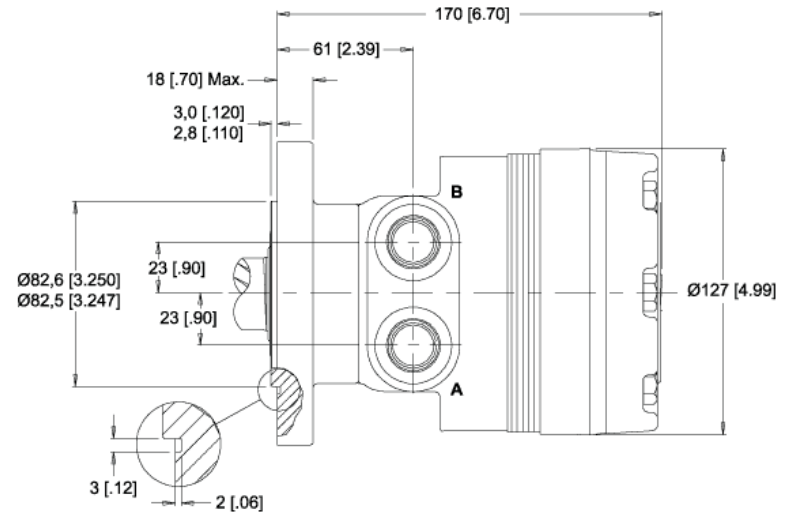

MODEL NO.
500260A5823AAAAA

INFORMATION CONTAINED IN THIS DOCUMENT IS FOR REFERENCE ONLY AND VALID FOR 10 DAYS UNLESS SPECIFIED OTHERWISE. DIMENSIONS SHOWN ARE NOMINAL (MID-LIMIT). DIMENSIONS NEEDED FOR DESIGN PURPOSES. CONTACT WHITE DRIVE PRODUCTS, INC.

MODEL NO.
500260A5823AAAAA