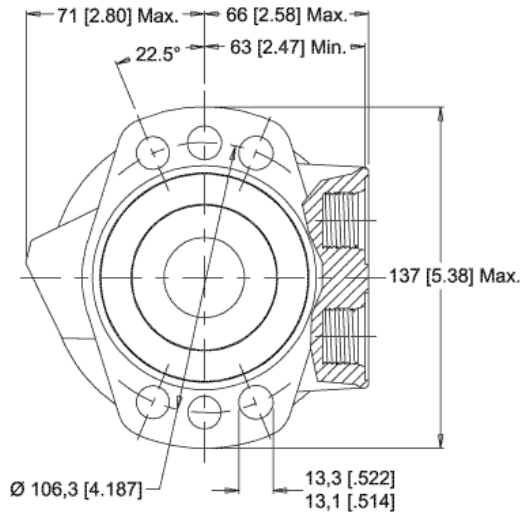

MODEL NO.
500260A5823AAAAA

INFORMATION CONTAINED IN THIS DOCUMENT IS FOR REFERENCE ONLY AND VALID FOR 10 DAYS UNLESS SPECIFIED OTHERWISE. DIMENSIONS SHOWN ARE NOMINAL (MID-LIMIT). DIMENSIONS NEEDED FOR DESIGN PURPOSES. CONTACT WHITE DRIVE PRODUCTS, INC.

MODEL NO.
500260A5823AAAAA