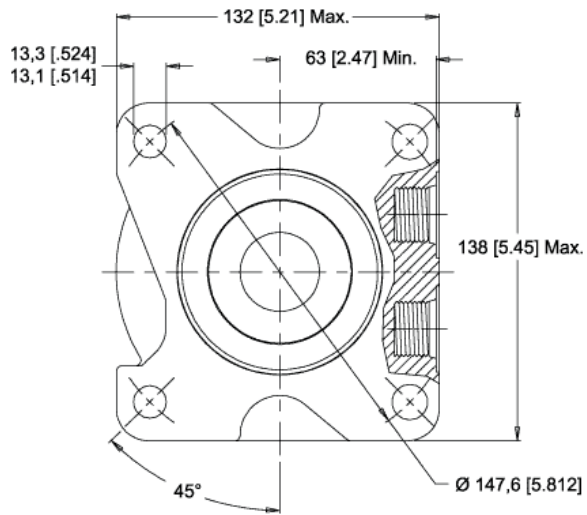

MODEL NO.
500260W3822AAAAA

INFORMATION CONTAINED IN THIS DOCUMENT IS FOR REFERENCE ONLY AND VALID FOR 10 DAYS UNLESS SPECIFIED OTHERWISE. DIMENSIONS SHOWN ARE NOMINAL (MID-LIMIT). DIMENSIONS NEEDED FOR DESIGN PURPOSES. CONTACT WHITE DRIVE PRODUCTS, INC.