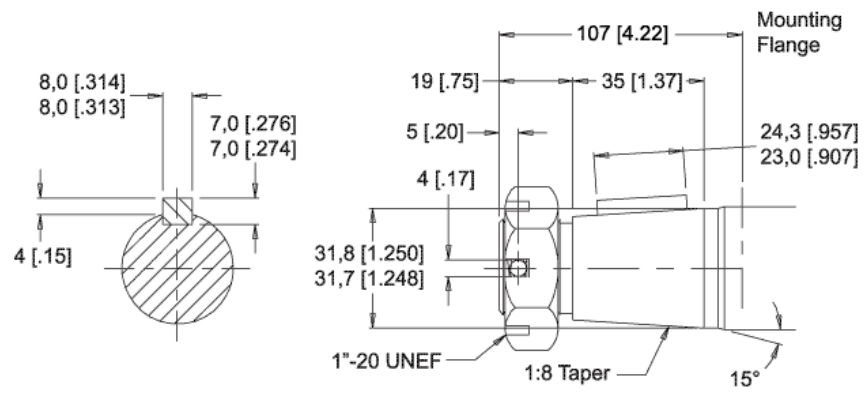

MODEL NO.
500260W3822AAAAA

INFORMATION CONTAINED IN THIS DOCUMENT IS FOR REFERENCE ONLY AND VALID FOR 10 DAYS UNLESS SPECIFIED OTHERWISE. DIMENSIONS SHOWN ARE NOMINAL (MID-LIMIT). DIMENSIONS NEEDED FOR DESIGN PURPOSES. CONTACT WHITE DRIVE PRODUCTS, INC.