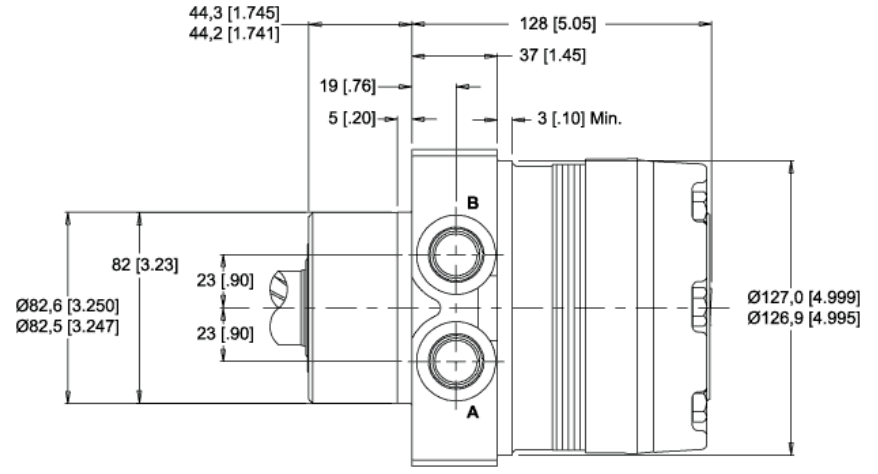

MODEL NO.
500260W3822AAAAA

INFORMATION CONTAINED IN THIS DOCUMENT IS FOR REFERENCE ONLY AND VALID FOR 10 DAYS UNLESS SPECIFIED OTHERWISE. DIMENSIONS SHOWN ARE NOMINAL (MID-LIMIT). DIMENSIONS NEEDED FOR DESIGN PURPOSES. CONTACT WHITE DRIVE PRODUCTS, INC.