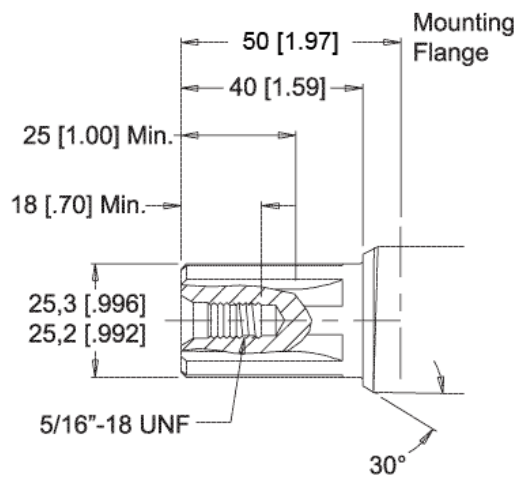

MODEL NO.  
500300A3802AAAA

1"-6B Spline (SAE J499 Std.)

INFORMATION CONTAINED IN THIS DOCUMENT IS FOR REFERENCE ONLY AND VALID FOR 10 DAYS UNLESS SPECIFIED OTHERWISE. DIMENSIONS SHOWN ARE NOMINAL (MID-LIMIT). DIMENSIONS NEEDED FOR DESIGN PURPOSES. CONTACT WHITE DRIVE PRODUCTS, INC.