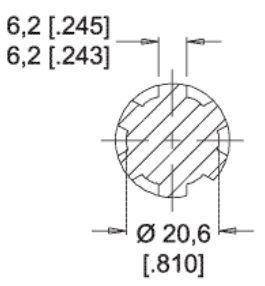

MODEL NO.  
500300A3802AAAA

1"-6B Spline (SAE J499 Std.)

INFORMATION CONTAINED IN THIS DOCUMENT IS FOR REFERENCE ONLY AND VALID FOR 10 DAYS UNLESS SPECIFIED OTHERWISE. DIMENSIONS SHOWN ARE NOMINAL (MID-LIMIT). DIMENSIONS NEEDED FOR DESIGN PURPOSES. CONTACT WHITE DRIVE PRODUCTS, INC.