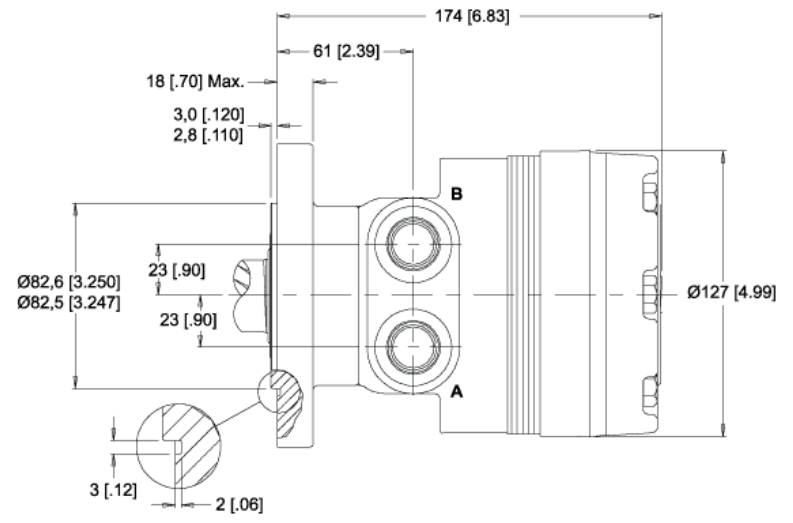

MODEL NO.  
500300A3802AAAA

1"-6B Spline (SAE J499 Std.)

INFORMATION CONTAINED IN THIS DOCUMENT IS FOR REFERENCE ONLY AND VALID FOR 10 DAYS UNLESS SPECIFIED OTHERWISE. DIMENSIONS SHOWN ARE NOMINAL (MID-LIMIT). DIMENSIONS NEEDED FOR DESIGN PURPOSES. CONTACT WHITE DRIVE PRODUCTS, INC.