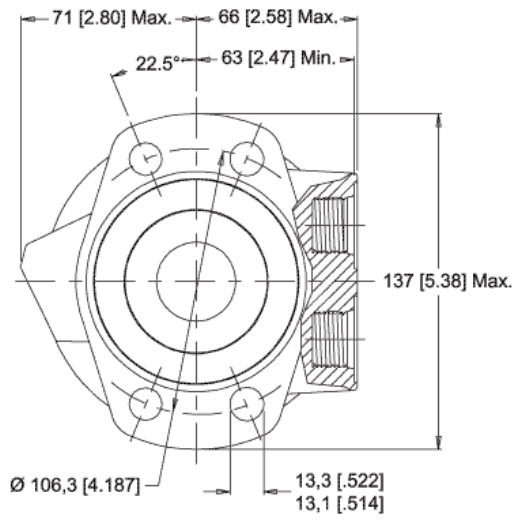

MODEL NO.  
500300A3802AAAA

1"-6B Spline (SAE J499 Std.)

INFORMATION CONTAINED IN THIS DOCUMENT IS FOR REFERENCE ONLY AND VALID FOR 10 DAYS UNLESS SPECIFIED OTHERWISE. DIMENSIONS SHOWN ARE NOMINAL (MID-LIMIT). DIMENSIONS NEEDED FOR DESIGN PURPOSES. CONTACT WHITE DRIVE PRODUCTS, INC.