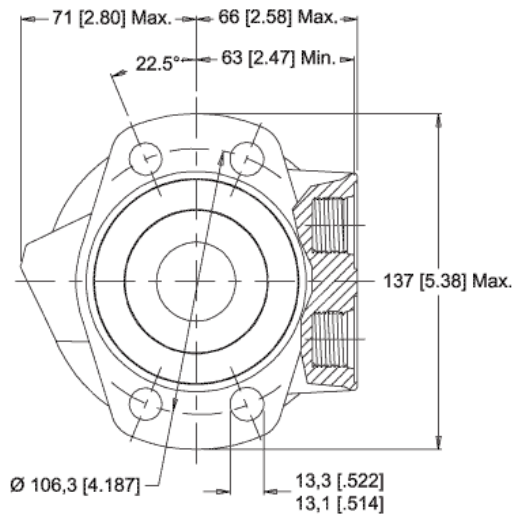

MODEL NO.  
500300A3822BAAAA

INFORMATION CONTAINED IN THIS DOCUMENT IS FOR REFERENCE ONLY AND VALID FOR 10 DAYS UNLESS SPECIFIED OTHERWISE. DIMENSIONS SHOWN ARE NOMINAL (MID-LIMIT). DIMENSIONS NEEDED FOR DESIGN PURPOSES. CONTACT WHITE DRIVE PRODUCTS, INC.