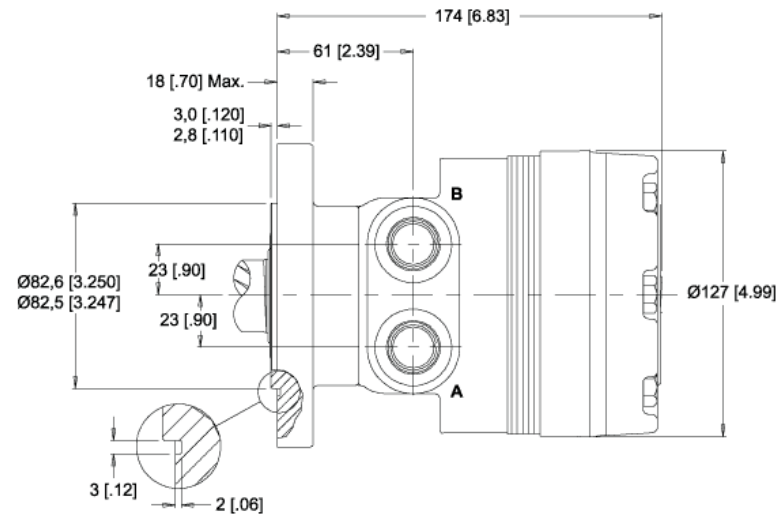

MODEL NO.  
500300A3822BAAAA

INFORMATION CONTAINED IN THIS DOCUMENT IS FOR REFERENCE ONLY AND VALID FOR 10 DAYS UNLESS SPECIFIED OTHERWISE. DIMENSIONS SHOWN ARE NOMINAL (MID-LIMIT). DIMENSIONS NEEDED FOR DESIGN PURPOSES. CONTACT WHITE DRIVE PRODUCTS, INC.