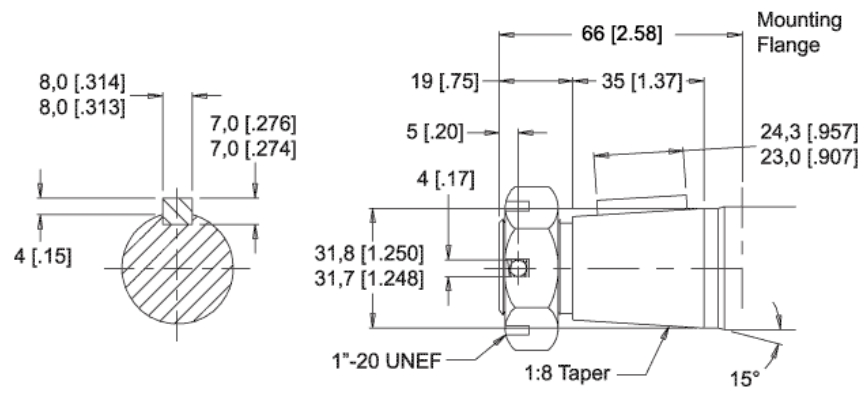

MODEL NO.  
500300A3822BAAAA

INFORMATION CONTAINED IN THIS DOCUMENT IS FOR REFERENCE ONLY AND VALID FOR 10 DAYS UNLESS SPECIFIED OTHERWISE. DIMENSIONS SHOWN ARE NOMINAL (MID-LIMIT). DIMENSIONS NEEDED FOR DESIGN PURPOSES. CONTACT WHITE DRIVE PRODUCTS, INC.