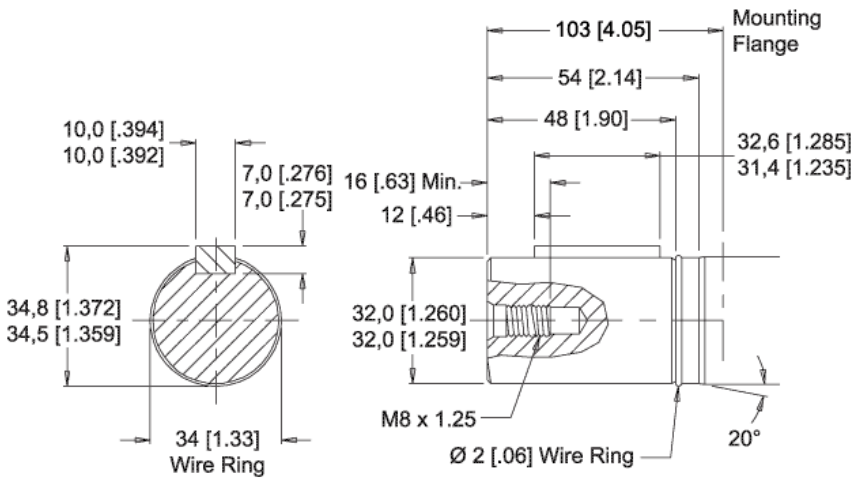

MODEL NO.
500300W3821AAAAA

<p>INFORMATION CONTAINED IN THIS DOCUMENT IS FOR REFERENCE ONLY AND VALID FOR 10 DAYS UNLESS SPECIFIED OTHERWISE. DIMENSIONS SHOWN ARE NOMINAL (MID-LIMIT). DIMENSIONS NEEDED FOR DESIGN PURPOSES. CONTACT WHITE DRIVE PRODUCTS, INC.</p>		
<p>DATE: 07/17/2014</p>	<p>DRAFT COPY</p>	
<p>NOT FOR PRODUCTION USE</p>		<p>ISSUED BY: ONLINE CAD MODELS</p>
<p>WHITE DRIVE PRODUCTS, INC PO BOX 1127 · HOPKINSVILLE, KY 42240 PHONE: 270.885.1110 · FAX: 270.886.8462</p>		<p>ISSUED TO: JESSE MIETTINEN</p>
		<p>MODEL NO. 500300W3821AAAAA</p>