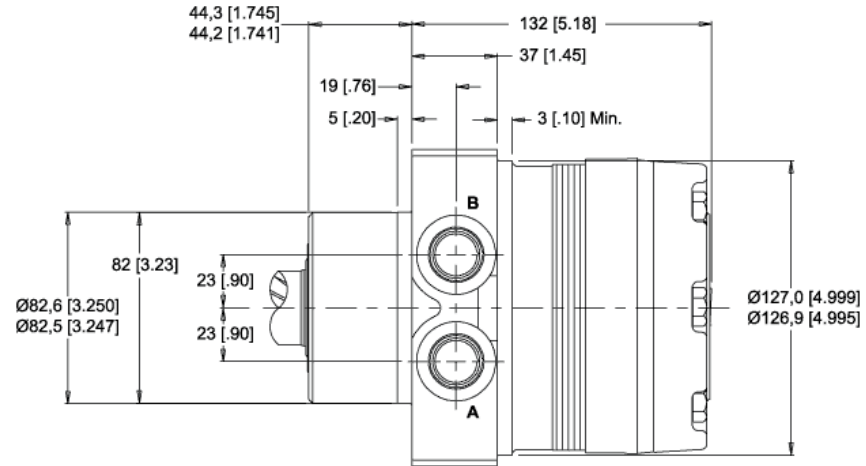

MODEL NO.
500300W3821AAAAA

<p>INFORMATION CONTAINED IN THIS DOCUMENT IS FOR REFERENCE ONLY AND VALID FOR 10 DAYS UNLESS SPECIFIED OTHERWISE. DIMENSIONS SHOWN ARE NOMINAL (MID-LIMIT). DIMENSIONS NEEDED FOR DESIGN PURPOSES. CONTACT WHITE DRIVE PRODUCTS, INC.</p>		
<p>DATE: 07/17/2014</p>	<p>DRAFT COPY</p>	
<p>NOT FOR PRODUCTION USE</p>		<p>ISSUED BY: ONLINE CAD MODELS</p>
<p>WHITE DRIVE PRODUCTS, INC PO BOX 1127 · HOPKINSVILLE, KY 42240 PHONE: 270.885.1110 · FAX: 270.886.8462</p>		<p>ISSUED TO: JESSE MIETTINEN</p>
		<p>MODEL NO. 500300W3821AAAAA</p>