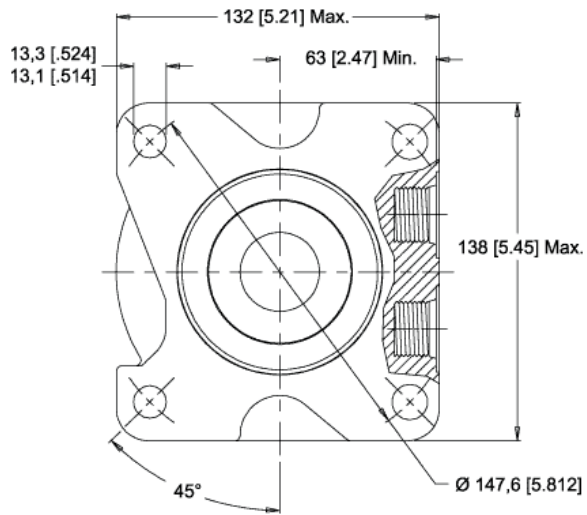

MODEL NO.
500300W3821AAAAA

<p>INFORMATION CONTAINED IN THIS DOCUMENT IS FOR REFERENCE ONLY AND VALID FOR 10 DAYS UNLESS SPECIFIED OTHERWISE. DIMENSIONS SHOWN ARE NOMINAL (MID-LIMIT). DIMENSIONS NEEDED FOR DESIGN PURPOSES. CONTACT WHITE DRIVE PRODUCTS, INC.</p>		
<p>DATE: 07/17/2014</p>	<p>DRAFT COPY</p>	
<p>NOT FOR PRODUCTION USE</p>		<p>ISSUED BY: ONLINE CAD MODELS</p>
<p>WHITE DRIVE PRODUCTS, INC PO BOX 1127 · HOPKINSVILLE, KY 42240 PHONE: 270.885.1110 · FAX: 270.886.8462</p>		<p>ISSUED TO: JESSE MIETTINEN</p>
		<p>MODEL NO. 500300W3821AAAAA</p>