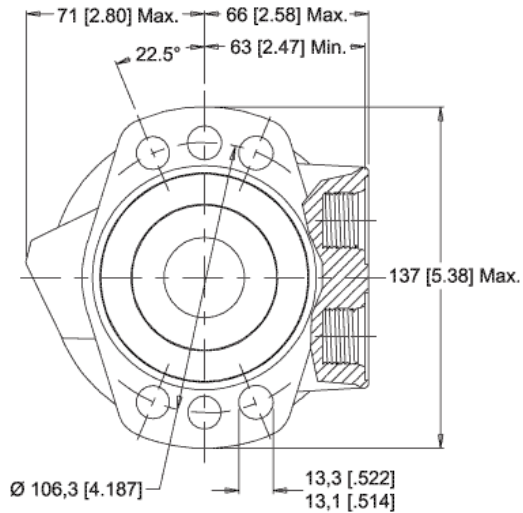

MODEL NO.
500350A5802AAAAA

1"-6B Spline (SAE J499 Std.)

INFORMATION CONTAINED IN THIS DOCUMENT IS FOR REFERENCE ONLY AND VALID FOR 10 DAYS UNLESS SPECIFIED OTHERWISE. DIMENSIONS SHOWN ARE NOMINAL (MID-LIMIT). DIMENSIONS NEEDED FOR DESIGN PURPOSES. CONTACT WHITE DRIVE PRODUCTS, INC.

MODEL NO.
500350A5802AAAAA