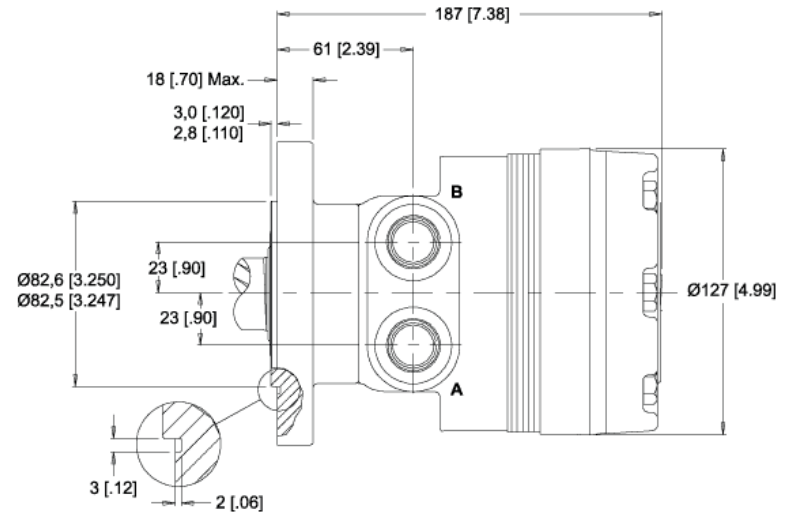

MODEL NO.
500350A5802AAAAA

1"-6B Spline (SAE J499 Std.)

INFORMATION CONTAINED IN THIS DOCUMENT IS FOR REFERENCE ONLY AND VALID FOR 10 DAYS UNLESS SPECIFIED OTHERWISE. DIMENSIONS SHOWN ARE NOMINAL (MID-LIMIT). DIMENSIONS NEEDED FOR DESIGN PURPOSES. CONTACT WHITE DRIVE PRODUCTS, INC.

MODEL NO.
500350A5802AAAAA