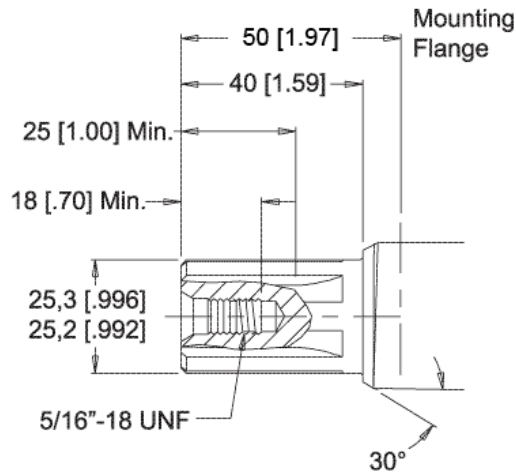

MODEL NO.
500350A5802AAAAA

1"-6B Spline (SAE J499 Std.)

INFORMATION CONTAINED IN THIS DOCUMENT IS FOR REFERENCE ONLY AND VALID FOR 10 DAYS UNLESS SPECIFIED OTHERWISE. DIMENSIONS SHOWN ARE NOMINAL (MID-LIMIT). DIMENSIONS NEEDED FOR DESIGN PURPOSES. CONTACT WHITE DRIVE PRODUCTS, INC.

MODEL NO.
500350A5802AAAAA