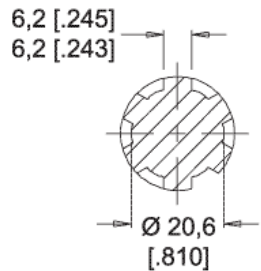

MODEL NO.
500350A5802AAAAA

1"-6B Spline (SAE J499 Std.)

INFORMATION CONTAINED IN THIS DOCUMENT IS FOR REFERENCE ONLY AND VALID FOR 10 DAYS UNLESS SPECIFIED OTHERWISE. DIMENSIONS SHOWN ARE NOMINAL (MID-LIMIT). DIMENSIONS NEEDED FOR DESIGN PURPOSES. CONTACT WHITE DRIVE PRODUCTS, INC.