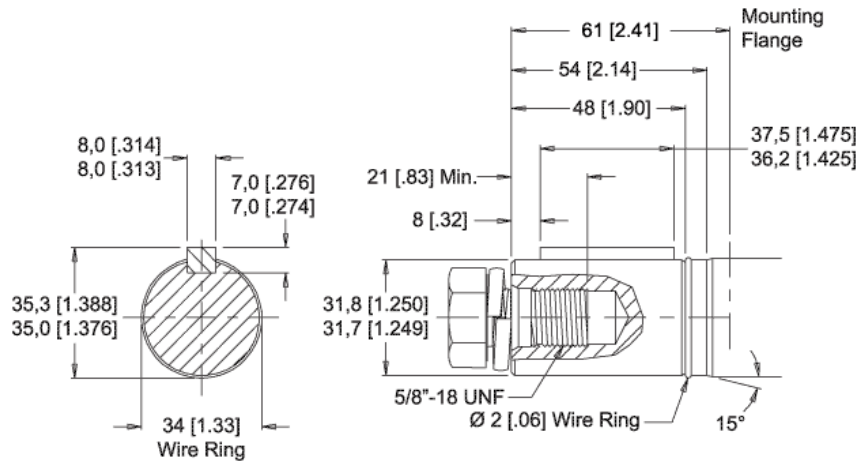

MODEL NO.  
500350A5820AAAAA

INFORMATION CONTAINED IN THIS DOCUMENT IS FOR REFERENCE ONLY AND VALID FOR 10 DAYS UNLESS SPECIFIED OTHERWISE. DIMENSIONS SHOWN ARE NOMINAL (MID-LIMIT). DIMENSIONS NEEDED FOR DESIGN PURPOSES. CONTACT WHITE DRIVE PRODUCTS, INC.

MODEL NO.  
**500350A5820AAAAA**