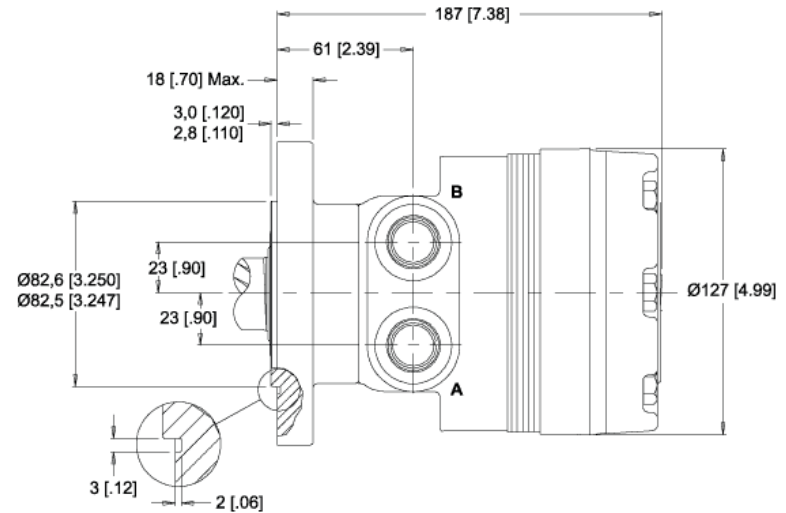

MODEL NO.  
500350A5820AAAAA

INFORMATION CONTAINED IN THIS DOCUMENT IS FOR REFERENCE ONLY AND VALID FOR 10 DAYS UNLESS SPECIFIED OTHERWISE. DIMENSIONS SHOWN ARE NOMINAL (MID-LIMIT). DIMENSIONS NEEDED FOR DESIGN PURPOSES. CONTACT WHITE DRIVE PRODUCTS, INC.

MODEL NO.  
**500350A5820AAAAA**