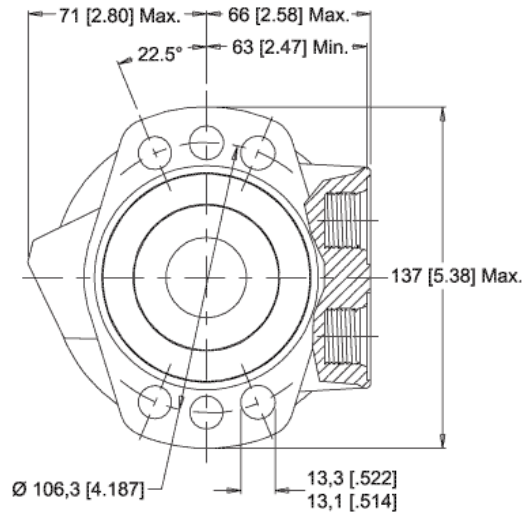

MODEL NO.  
500350A5820AAAAA

INFORMATION CONTAINED IN THIS DOCUMENT IS FOR REFERENCE ONLY AND VALID FOR 10 DAYS UNLESS SPECIFIED OTHERWISE. DIMENSIONS SHOWN ARE NOMINAL (MID-LIMIT). DIMENSIONS NEEDED FOR DESIGN PURPOSES. CONTACT WHITE DRIVE PRODUCTS, INC.

MODEL NO.  
**500350A5820AAAAA**