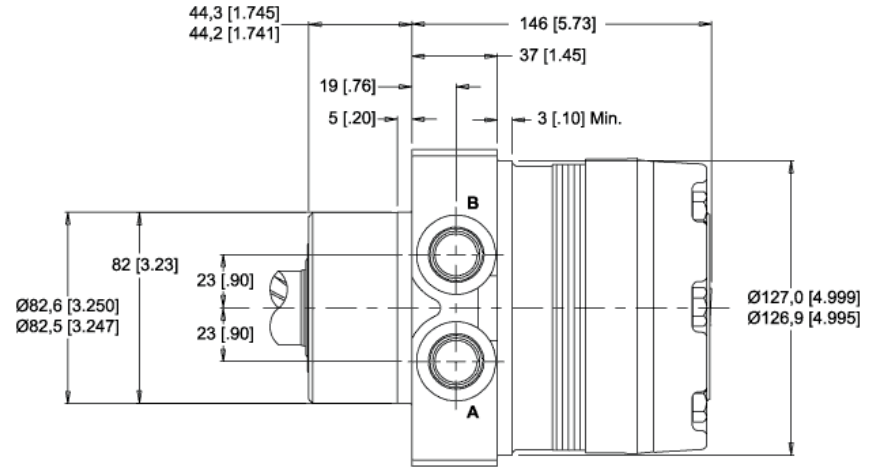

MODEL NO.
500470W3123AAAAA

INFORMATION CONTAINED IN THIS DOCUMENT IS FOR REFERENCE ONLY AND VALID FOR 10 DAYS UNLESS SPECIFIED OTHERWISE. DIMENSIONS SHOWN ARE NOMINAL (MID-LIMIT). DIMENSIONS NEEDED FOR DESIGN PURPOSES. CONTACT WHITE DRIVE PRODUCTS, INC.