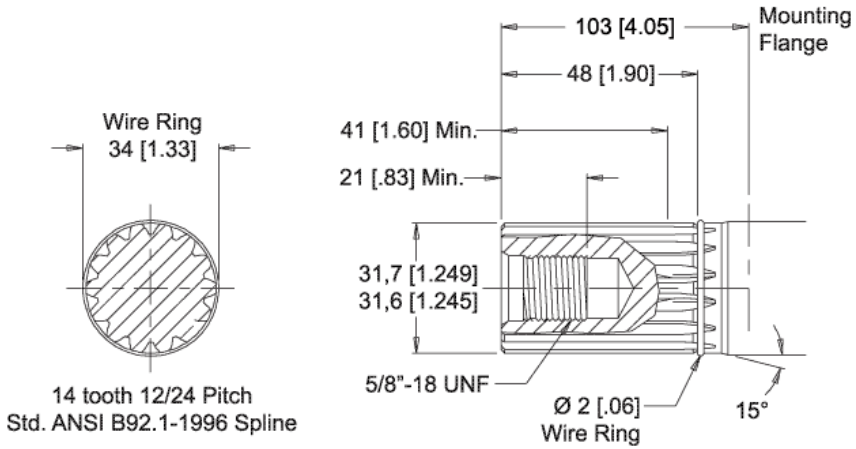

MODEL NO.
500470W3123AAAAA

INFORMATION CONTAINED IN THIS DOCUMENT IS FOR REFERENCE ONLY AND VALID FOR 10 DAYS UNLESS SPECIFIED OTHERWISE. DIMENSIONS SHOWN ARE NOMINAL (MID-LIMIT). DIMENSIONS NEEDED FOR DESIGN PURPOSES. CONTACT WHITE DRIVE PRODUCTS, INC.