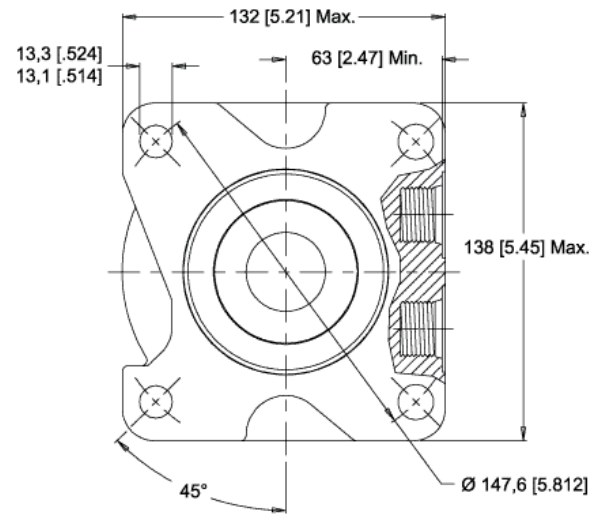

MODEL NO.
500470W3123AAAAA

INFORMATION CONTAINED IN THIS DOCUMENT IS FOR REFERENCE ONLY AND VALID FOR 10 DAYS UNLESS SPECIFIED OTHERWISE. DIMENSIONS SHOWN ARE NOMINAL (MID-LIMIT). DIMENSIONS NEEDED FOR DESIGN PURPOSES. CONTACT WHITE DRIVE PRODUCTS, INC.