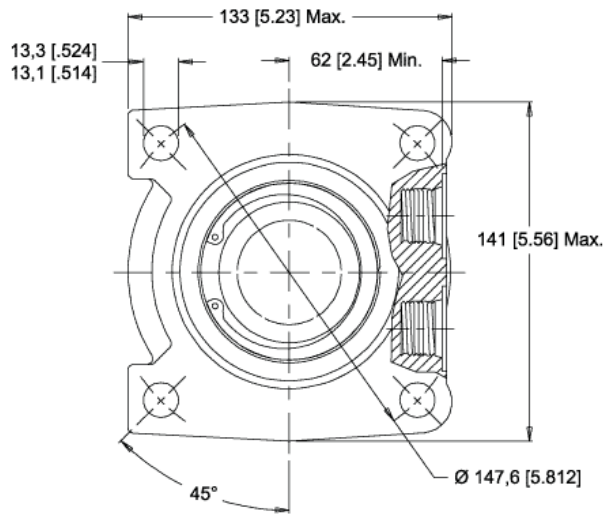

MODEL NO.
520200W3808BAAAA

INFORMATION CONTAINED IN THIS DOCUMENT IS FOR REFERENCE ONLY AND VALID FOR 10 DAYS UNLESS SPECIFIED OTHERWISE. DIMENSIONS SHOWN ARE NOMINAL (MID-LIMIT). DIMENSIONS NEEDED FOR DESIGN PURPOSES. CONTACT WHITE DRIVE PRODUCTS, INC.