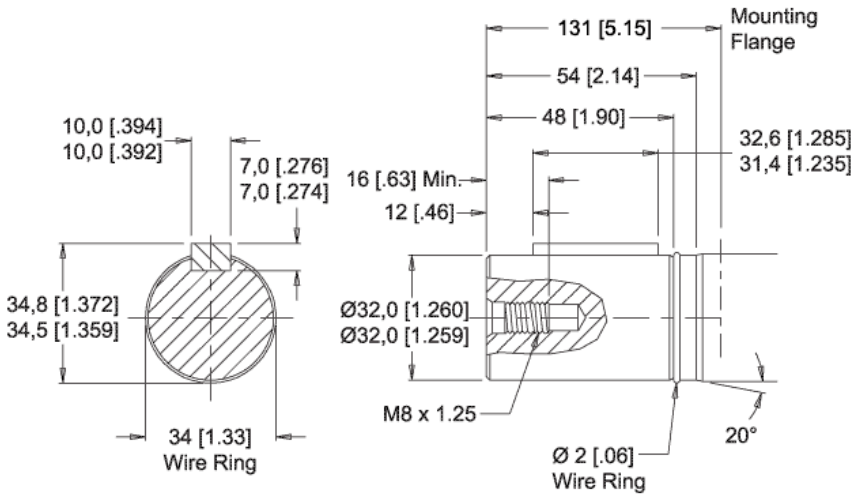

MODEL NO.
520200W3808BAAAA

INFORMATION CONTAINED IN THIS DOCUMENT IS FOR REFERENCE ONLY AND VALID FOR 10 DAYS UNLESS SPECIFIED OTHERWISE. DIMENSIONS SHOWN ARE NOMINAL (MID-LIMIT). DIMENSIONS NEEDED FOR DESIGN PURPOSES. CONTACT WHITE DRIVE PRODUCTS, INC.

NOT FOR PRODUCTION USE

WHITE DRIVE PRODUCTS, INC
PO BOX 1127 · HOPKINSVILLE, KY 42240
PHONE: 270.885.1110 · FAX: 270.886.8462

	
DATE: 07/17/2014	DRAFT COPY
ISSUED BY: ONLINE CAD MODELS	
ISSUED TO: JESSE MIETTINEN	
MODEL NO. 520200W3808BAAAA	