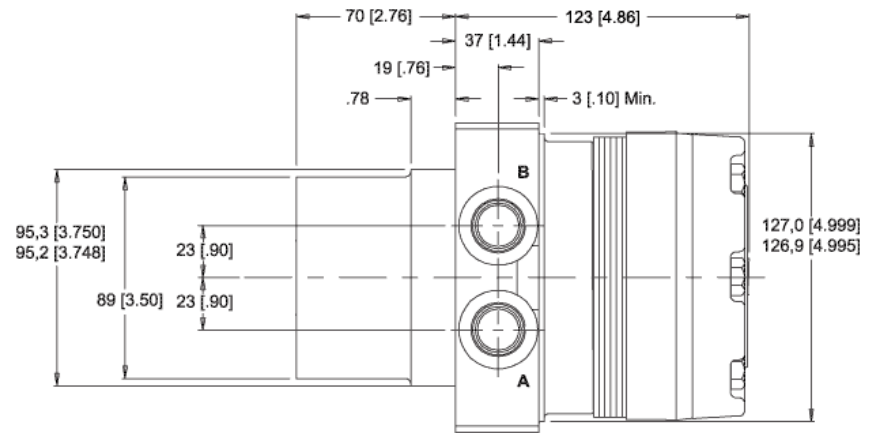

MODEL NO.
520200W3808BAAAA

INFORMATION CONTAINED IN THIS DOCUMENT IS FOR REFERENCE ONLY AND VALID FOR 10 DAYS UNLESS SPECIFIED OTHERWISE. DIMENSIONS SHOWN ARE NOMINAL (MID-LIMIT). DIMENSIONS NEEDED FOR DESIGN PURPOSES. CONTACT WHITE DRIVE PRODUCTS, INC.