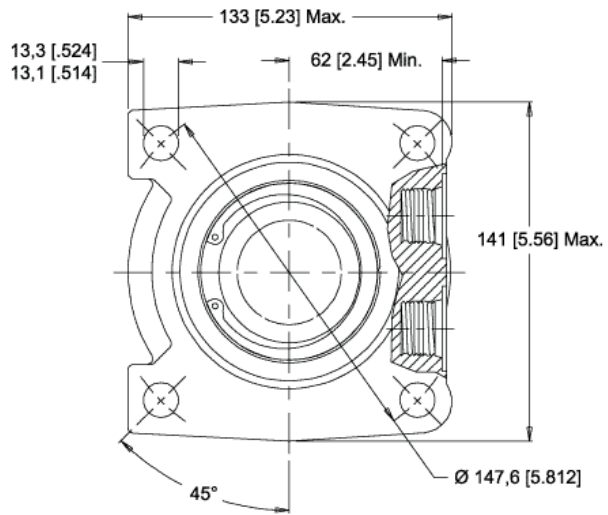

MODEL NO.  
520230W3825AAAAA

INFORMATION CONTAINED IN THIS DOCUMENT IS FOR REFERENCE ONLY AND VALID FOR 10 DAYS UNLESS SPECIFIED OTHERWISE. DIMENSIONS SHOWN ARE NOMINAL (MID-LIMIT). DIMENSIONS NEEDED FOR DESIGN PURPOSES. CONTACT WHITE DRIVE PRODUCTS, INC.