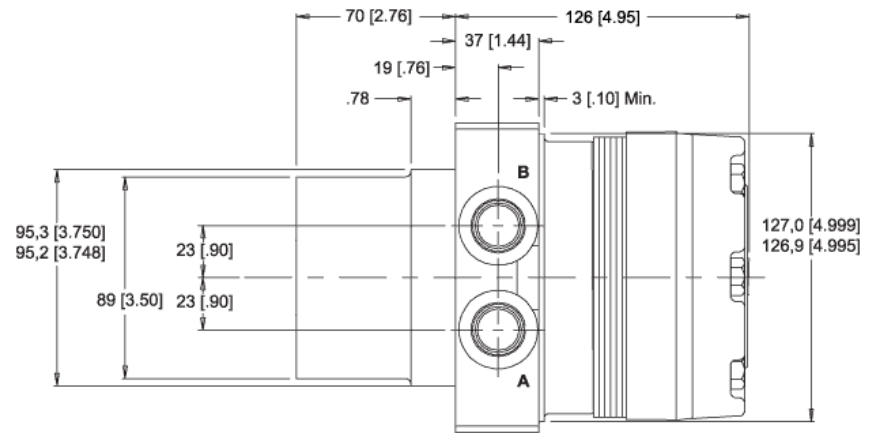

MODEL NO.  
520230W3825AAAAA

INFORMATION CONTAINED IN THIS DOCUMENT IS FOR REFERENCE ONLY AND VALID FOR 10 DAYS UNLESS SPECIFIED OTHERWISE. DIMENSIONS SHOWN ARE NOMINAL (MID-LIMIT). DIMENSIONS NEEDED FOR DESIGN PURPOSES. CONTACT WHITE DRIVE PRODUCTS, INC.