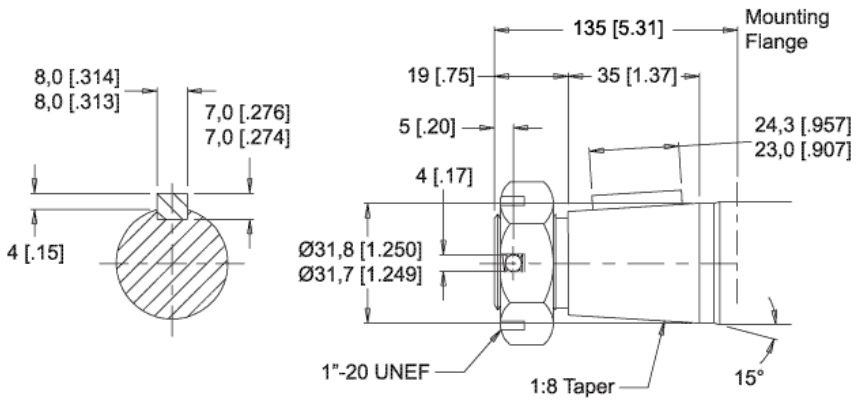

MODEL NO.  
520230W3825AAAAA

INFORMATION CONTAINED IN THIS DOCUMENT IS FOR REFERENCE ONLY AND VALID FOR 10 DAYS UNLESS SPECIFIED OTHERWISE. DIMENSIONS SHOWN ARE NOMINAL (MID-LIMIT). DIMENSIONS NEEDED FOR DESIGN PURPOSES. CONTACT WHITE DRIVE PRODUCTS, INC.