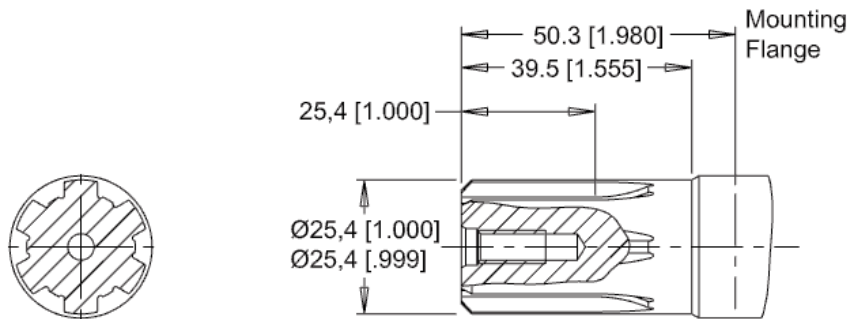

MODEL NO.  
155100A6304BAAAA

INFORMATION CONTAINED IN THIS DOCUMENT IS FOR REFERENCE ONLY AND VALID FOR 10 DAYS UNLESS SPECIFIED OTHERWISE. DIMENSIONS SHOWN ARE NOMINAL (MID-LIMIT). DIMENSIONS NEEDED FOR DESIGN PURPOSES. CONTACT WHITE DRIVE PRODUCTS, INC.