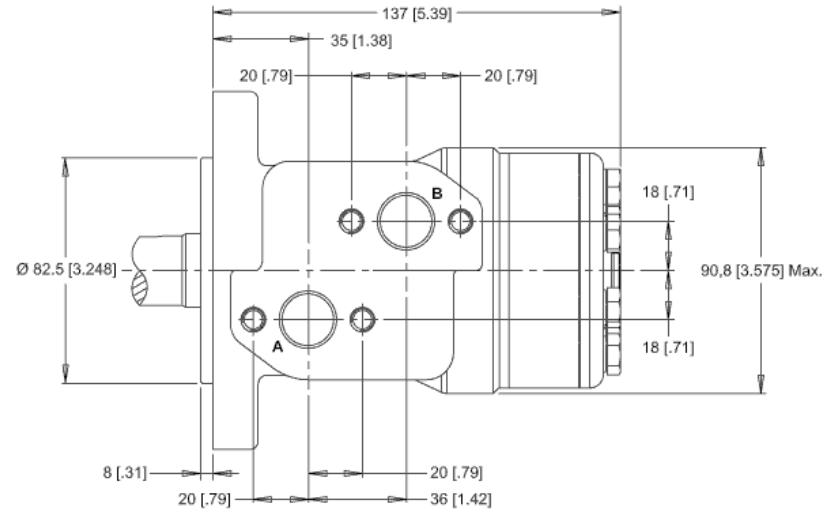

MODEL NO.  
155100A6304BAAAA

INFORMATION CONTAINED IN THIS DOCUMENT IS FOR REFERENCE ONLY AND VALID FOR 10 DAYS UNLESS SPECIFIED OTHERWISE. DIMENSIONS SHOWN ARE NOMINAL (MID-LIMIT). DIMENSIONS NEEDED FOR DESIGN PURPOSES. CONTACT WHITE DRIVE PRODUCTS, INC.

MODEL NO.  
**155100A6304BAAAA**