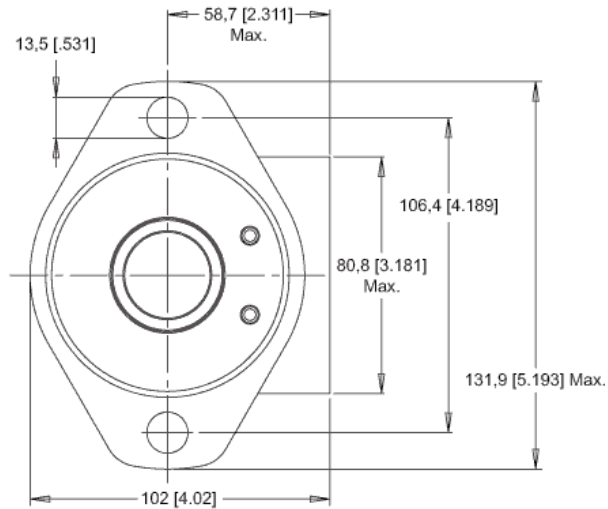

MODEL NO.  
155100A6304BAAAA

INFORMATION CONTAINED IN THIS DOCUMENT IS FOR REFERENCE ONLY AND VALID FOR 10 DAYS UNLESS SPECIFIED OTHERWISE. DIMENSIONS SHOWN ARE NOMINAL (MID-LIMIT). DIMENSIONS NEEDED FOR DESIGN PURPOSES. CONTACT WHITE DRIVE PRODUCTS, INC.

MODEL NO.  
**155100A6304BAAAA**