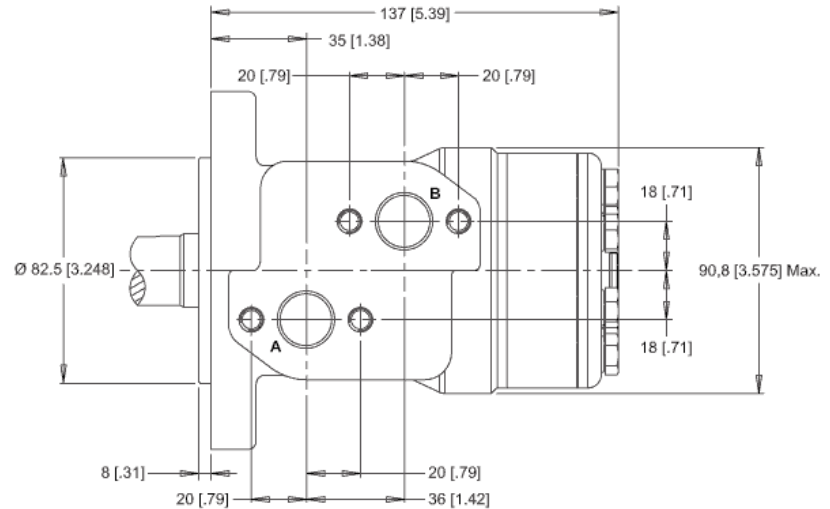

MODEL NO.
155100A6312BAAAA

INFORMATION CONTAINED IN THIS DOCUMENT IS FOR REFERENCE ONLY AND VALID FOR 10 DAYS UNLESS SPECIFIED OTHERWISE. DIMENSIONS SHOWN ARE NOMINAL (MID-LIMIT). DIMENSIONS NEEDED FOR DESIGN PURPOSES. CONTACT WHITE DRIVE PRODUCTS, INC.

MODEL NO.
155100A6312BAAAA