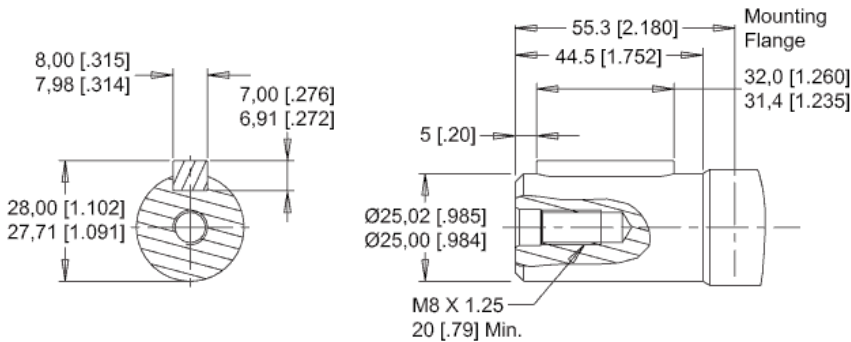

MODEL NO.
155100A6312BAAAA

INFORMATION CONTAINED IN THIS DOCUMENT IS FOR REFERENCE ONLY AND VALID FOR 10 DAYS UNLESS SPECIFIED OTHERWISE. DIMENSIONS SHOWN ARE NOMINAL (MID-LIMIT). DIMENSIONS NEEDED FOR DESIGN PURPOSES. CONTACT WHITE DRIVE PRODUCTS, INC.