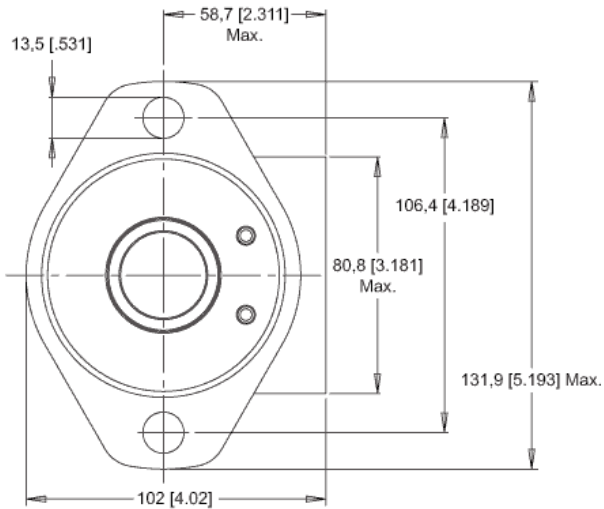

MODEL NO.
155100A6312BAAAA

INFORMATION CONTAINED IN THIS DOCUMENT IS FOR REFERENCE ONLY AND VALID FOR 10 DAYS UNLESS SPECIFIED OTHERWISE. DIMENSIONS SHOWN ARE NOMINAL (MID-LIMIT). DIMENSIONS NEEDED FOR DESIGN PURPOSES. CONTACT WHITE DRIVE PRODUCTS, INC.

MODEL NO.
155100A6312BAAAA