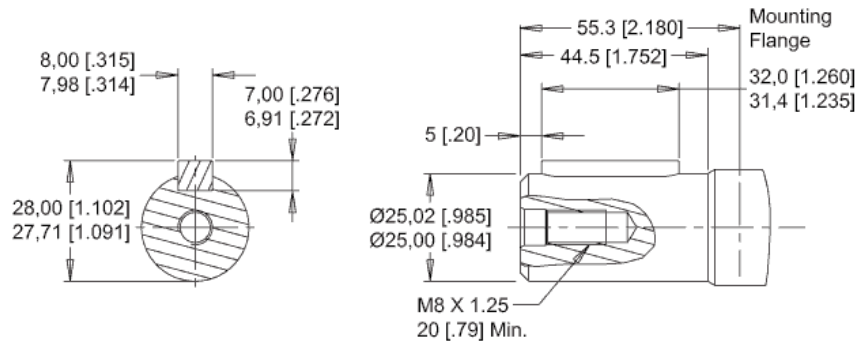

MODEL NO.
155200A6312BAAAA

INFORMATION CONTAINED IN THIS DOCUMENT IS FOR REFERENCE ONLY AND VALID FOR 10 DAYS UNLESS SPECIFIED OTHERWISE. DIMENSIONS SHOWN ARE NOMINAL (MID-LIMIT). DIMENSIONS NEEDED FOR DESIGN PURPOSES. CONTACT WHITE DRIVE PRODUCTS, INC.