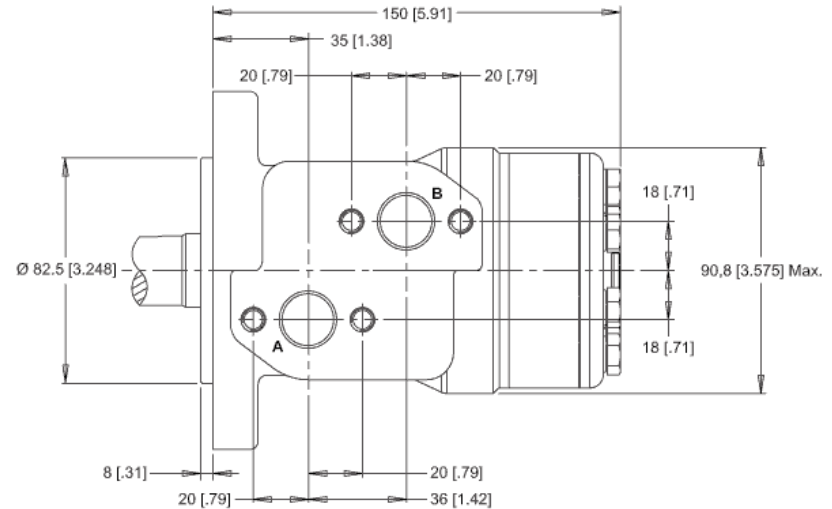

MODEL NO.
155200A6312BAAAA

INFORMATION CONTAINED IN THIS DOCUMENT IS FOR REFERENCE ONLY AND VALID FOR 10 DAYS UNLESS SPECIFIED OTHERWISE. DIMENSIONS SHOWN ARE NOMINAL (MID-LIMIT). DIMENSIONS NEEDED FOR DESIGN PURPOSES. CONTACT WHITE DRIVE PRODUCTS, INC.

MODEL NO.
155200A6312BAAAA