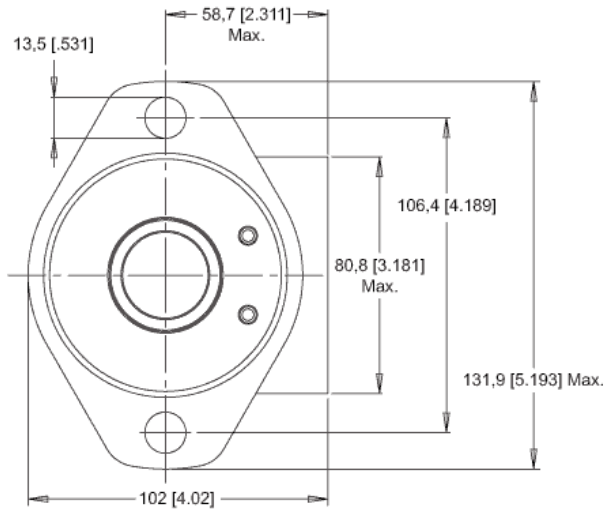

MODEL NO.
155200A6312BAAAA

INFORMATION CONTAINED IN THIS DOCUMENT IS FOR REFERENCE ONLY AND VALID FOR 10 DAYS UNLESS SPECIFIED OTHERWISE. DIMENSIONS SHOWN ARE NOMINAL (MID-LIMIT). DIMENSIONS NEEDED FOR DESIGN PURPOSES. CONTACT WHITE DRIVE PRODUCTS, INC.

MODEL NO.
155200A6312BAAAA