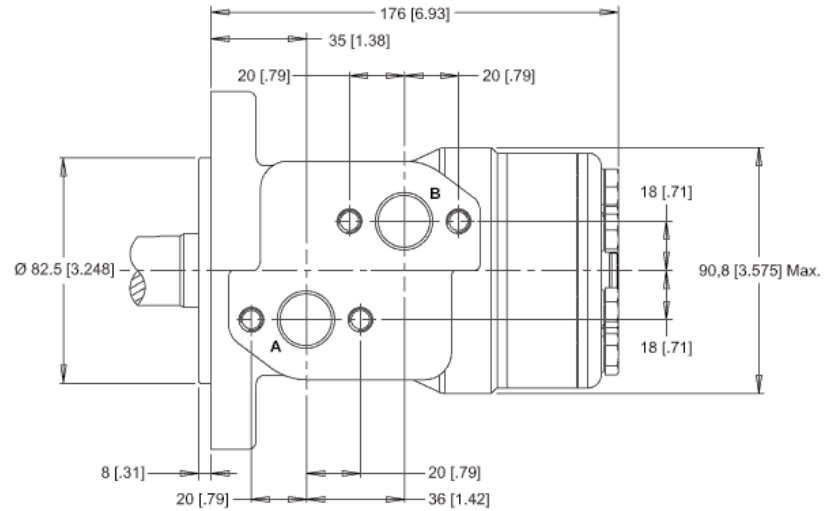

MODEL NO.
155400A6312BAAAA

INFORMATION CONTAINED IN THIS DOCUMENT IS FOR REFERENCE ONLY AND VALID FOR 10 DAYS UNLESS SPECIFIED OTHERWISE. DIMENSIONS SHOWN ARE NOMINAL (MID-LIMIT). DIMENSIONS NEEDED FOR DESIGN PURPOSES. CONTACT WHITE DRIVE PRODUCTS, INC.

MODEL NO.
155400A6312BAAAA