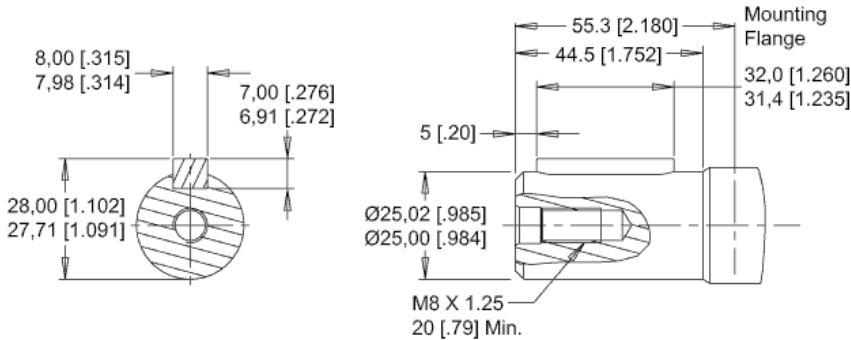

MODEL NO.
155400A6312BAAAA

INFORMATION CONTAINED IN THIS DOCUMENT IS FOR REFERENCE ONLY AND VALID FOR 10 DAYS UNLESS SPECIFIED OTHERWISE. DIMENSIONS SHOWN ARE NOMINAL (MID-LIMIT). DIMENSIONS NEEDED FOR DESIGN PURPOSES. CONTACT WHITE DRIVE PRODUCTS, INC.