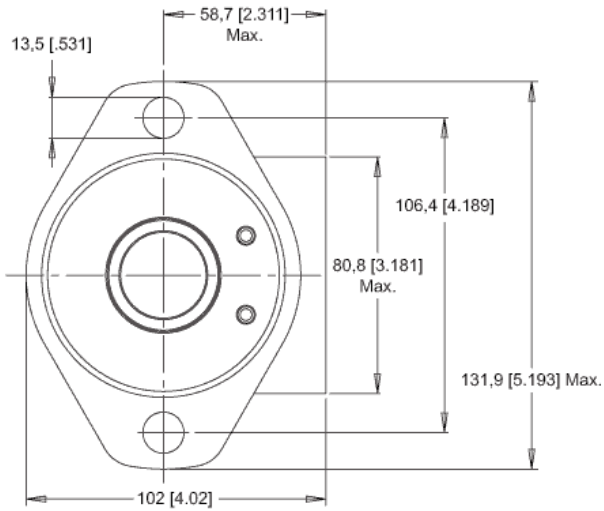

MODEL NO.
155400A6312BAAAA

INFORMATION CONTAINED IN THIS DOCUMENT IS FOR REFERENCE ONLY AND VALID FOR 10 DAYS UNLESS SPECIFIED OTHERWISE. DIMENSIONS SHOWN ARE NOMINAL (MID-LIMIT). DIMENSIONS NEEDED FOR DESIGN PURPOSES. CONTACT WHITE DRIVE PRODUCTS, INC.

MODEL NO.
155400A6312BAAAA