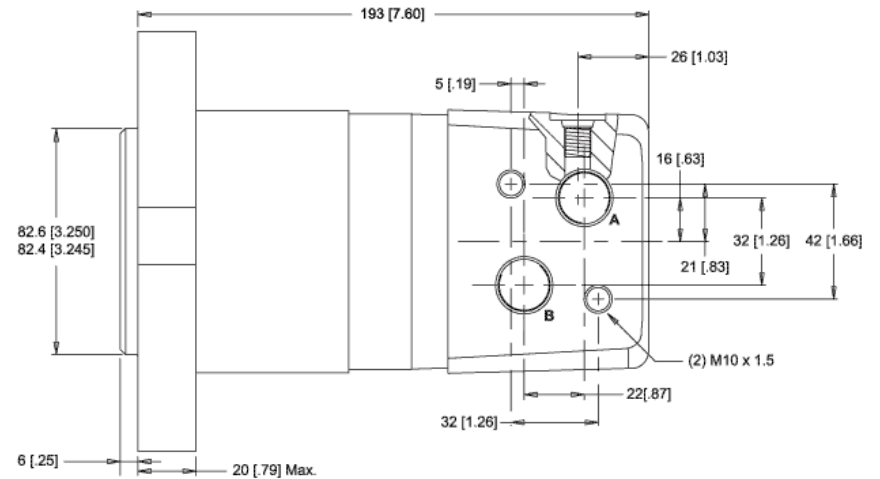

MODEL NO.  
355100AH321AAAA

INFORMATION CONTAINED IN THIS DOCUMENT IS FOR REFERENCE ONLY AND VALID FOR 10 DAYS UNLESS SPECIFIED OTHERWISE. DIMENSIONS SHOWN ARE NOMINAL (MID-LIMIT). DIMENSIONS NEEDED FOR DESIGN PURPOSES. CONTACT WHITE DRIVE PRODUCTS, INC.

MODEL NO.  
**355100AH321AAAA**