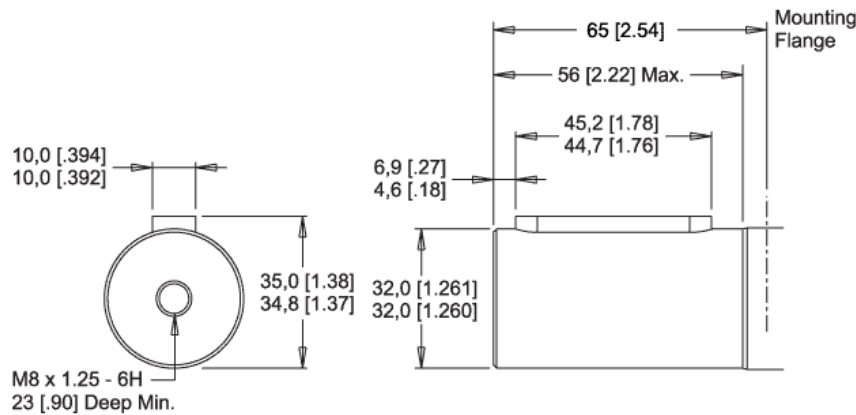

MODEL NO.  
355100AH321AAAA

INFORMATION CONTAINED IN THIS DOCUMENT IS FOR REFERENCE ONLY AND VALID FOR 10 DAYS UNLESS SPECIFIED OTHERWISE. DIMENSIONS SHOWN ARE NOMINAL (MID-LIMIT). DIMENSIONS NEEDED FOR DESIGN PURPOSES. CONTACT WHITE DRIVE PRODUCTS, INC.

MODEL NO.  
**355100AH321AAAA**