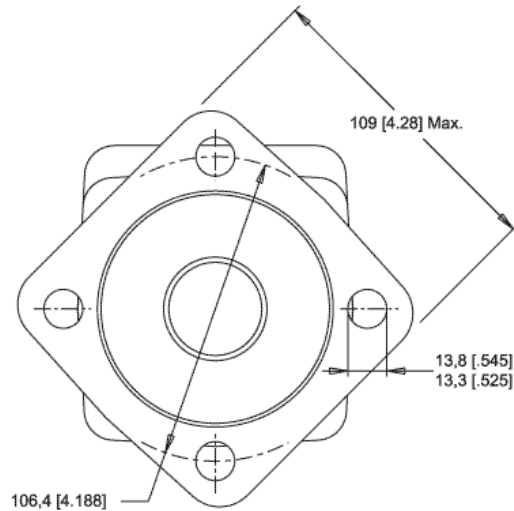

MODEL NO.  
355100AH321AAAA

INFORMATION CONTAINED IN THIS DOCUMENT IS FOR REFERENCE ONLY AND VALID FOR 10 DAYS UNLESS SPECIFIED OTHERWISE. DIMENSIONS SHOWN ARE NOMINAL (MID-LIMIT). DIMENSIONS NEEDED FOR DESIGN PURPOSES. CONTACT WHITE DRIVE PRODUCTS, INC.

MODEL NO.  
**355100AH321AAAA**