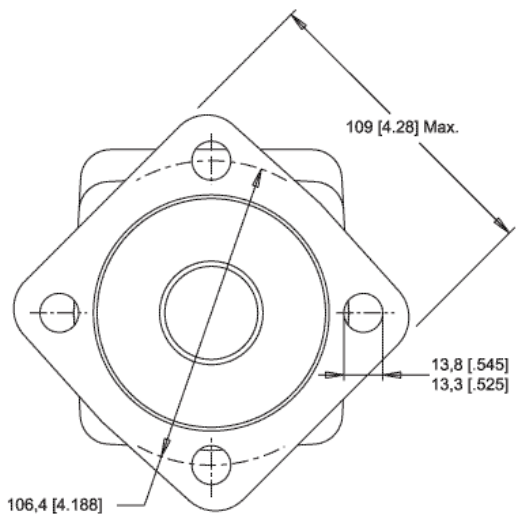

MODEL NO.
355130AH321BAAAA

| | | |
|---|--------------------------|--|
| <p>INFORMATION CONTAINED IN THIS DOCUMENT IS FOR REFERENCE ONLY AND VALID FOR 10 DAYS UNLESS SPECIFIED OTHERWISE. DIMENSIONS SHOWN ARE NOMINAL (MID-LIMIT). DIMENSIONS NEEDED FOR DESIGN PURPOSES. CONTACT WHITE DRIVE PRODUCTS, INC.</p> | | |
| <p>DATE: 07/17/2014</p> | <p>DRAFT COPY</p> | |
| <p>NOT FOR PRODUCTION USE</p> | | <p>ISSUED BY: ONLINE CAD MODELS</p> |
| <p>WHITE DRIVE PRODUCTS, INC PO BOX 1127 · HOPKINSVILLE, KY 42240 PHONE: 270.885.1110 · FAX: 270.886.8462</p> | | <p>ISSUED TO: JESSE MIETTINEN</p> |
| | | <p>MODEL NO. 355130AH321BAAAA</p> |