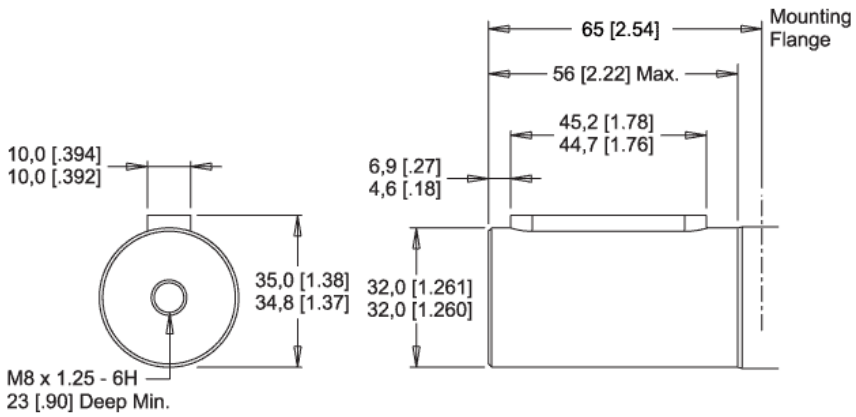

MODEL NO.
355130AH321BAAAA

| | | |
|---|--------------------------|--|
| <p>INFORMATION CONTAINED IN THIS DOCUMENT IS FOR REFERENCE ONLY AND VALID FOR 10 DAYS UNLESS SPECIFIED OTHERWISE. DIMENSIONS SHOWN ARE NOMINAL (MID-LIMIT). DIMENSIONS NEEDED FOR DESIGN PURPOSES. CONTACT WHITE DRIVE PRODUCTS, INC.</p> | | |
| <p>DATE: 07/17/2014</p> | <p>DRAFT COPY</p> | |
| <p>NOT FOR PRODUCTION USE</p> | | <p>ISSUED BY: ONLINE CAD MODELS</p> |
| <p>WHITE DRIVE PRODUCTS, INC PO BOX 1127 · HOPKINSVILLE, KY 42240 PHONE: 270.885.1110 · FAX: 270.886.8462</p> | | <p>ISSUED TO: JESSE MIETTINEN</p> |
| | | <p>MODEL NO. 355130AH321BAAAA</p> |