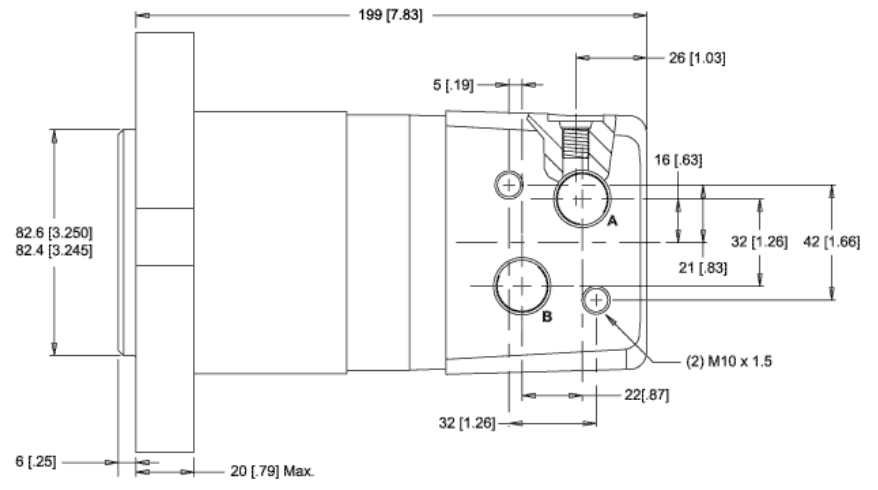

MODEL NO.
355130AH321BAAAA

| | | |
|---|--------------------------|--|
| <p>INFORMATION CONTAINED IN THIS DOCUMENT IS FOR REFERENCE ONLY AND VALID FOR 10 DAYS UNLESS SPECIFIED OTHERWISE. DIMENSIONS SHOWN ARE NOMINAL (MID-LIMIT). DIMENSIONS NEEDED FOR DESIGN PURPOSES. CONTACT WHITE DRIVE PRODUCTS, INC.</p> | | |
| <p>DATE: 07/17/2014</p> | <p>DRAFT COPY</p> | |
| <p>NOT FOR PRODUCTION USE</p> | | <p>ISSUED BY: ONLINE CAD MODELS</p> |
| <p>WHITE DRIVE PRODUCTS, INC PO BOX 1127 · HOPKINSVILLE, KY 42240 PHONE: 270.885.1110 · FAX: 270.886.8462</p> | | <p>ISSUED TO: JESSE MIETTINEN</p> |
| | | <p>MODEL NO. 355130AH321BAAAA</p> |