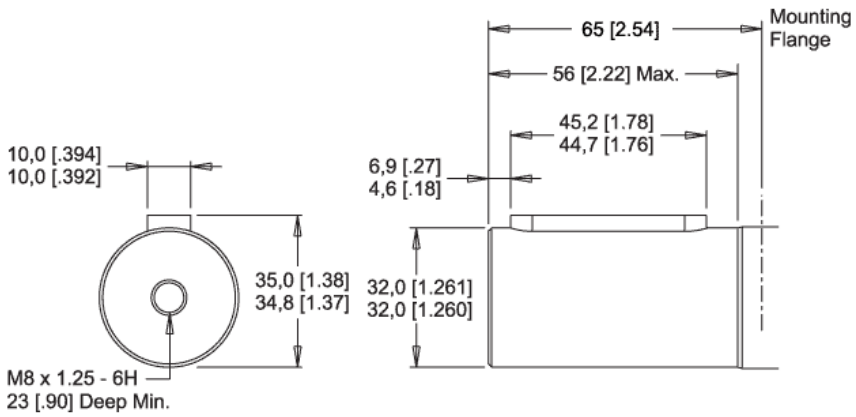

MODEL NO.
355160AH321AAAA

INFORMATION CONTAINED IN THIS DOCUMENT IS FOR REFERENCE ONLY AND VALID FOR 10 DAYS UNLESS SPECIFIED OTHERWISE. DIMENSIONS SHOWN ARE NOMINAL (MID-LIMIT). DIMENSIONS NEEDED FOR DESIGN PURPOSES. CONTACT WHITE DRIVE PRODUCTS, INC.