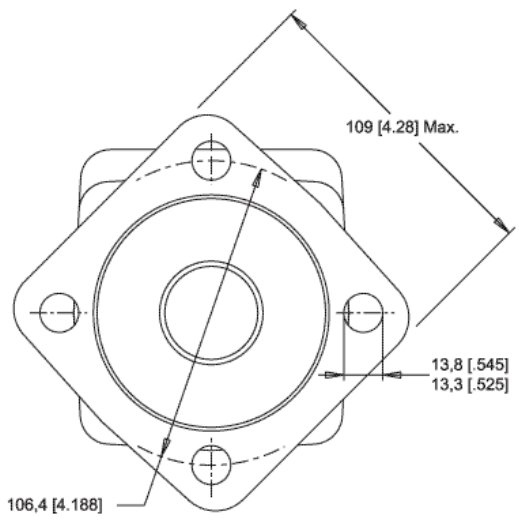

MODEL NO.
355160AH321AAAA

INFORMATION CONTAINED IN THIS DOCUMENT IS FOR REFERENCE ONLY AND VALID FOR 10 DAYS UNLESS SPECIFIED OTHERWISE. DIMENSIONS SHOWN ARE NOMINAL (MID-LIMIT). DIMENSIONS NEEDED FOR DESIGN PURPOSES. CONTACT WHITE DRIVE PRODUCTS, INC.