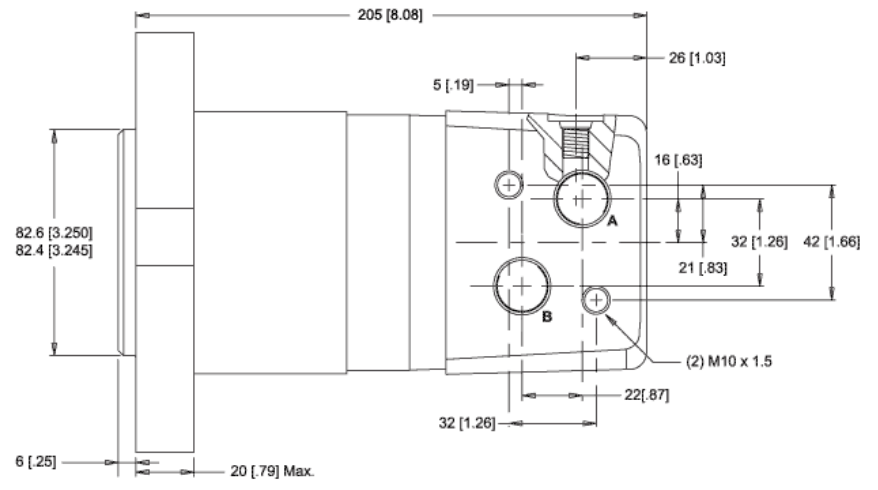

MODEL NO.
355160AH321AAAA

INFORMATION CONTAINED IN THIS DOCUMENT IS FOR REFERENCE ONLY AND VALID FOR 10 DAYS UNLESS SPECIFIED OTHERWISE. DIMENSIONS SHOWN ARE NOMINAL (MID-LIMIT). DIMENSIONS NEEDED FOR DESIGN PURPOSES. CONTACT WHITE DRIVE PRODUCTS, INC.