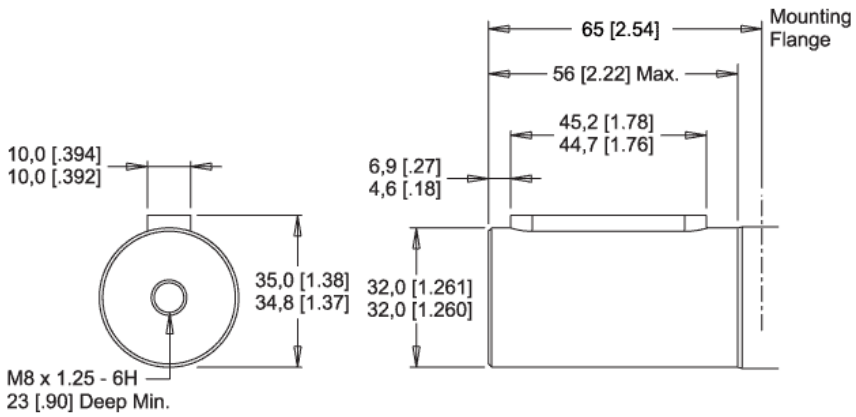

MODEL NO.
355200AH321BAAAA

INFORMATION CONTAINED IN THIS DOCUMENT IS FOR REFERENCE ONLY AND VALID FOR 10 DAYS UNLESS SPECIFIED OTHERWISE. DIMENSIONS SHOWN ARE NOMINAL (MID-LIMIT). DIMENSIONS NEEDED FOR DESIGN PURPOSES. CONTACT WHITE DRIVE PRODUCTS, INC.			
DATE: 07/17/2014		DRAFT COPY	
NOT FOR PRODUCTION USE		ISSUED BY: ONLINE CAD MODELS	
WHITE DRIVE PRODUCTS, INC PO BOX 1127 · HOPKINSVILLE, KY 42240 PHONE: 270.885.1110 · FAX: 270.886.8462		ISSUED TO: JESSE MIETTINEN	
		MODEL NO. 355200AH321BAAAA	