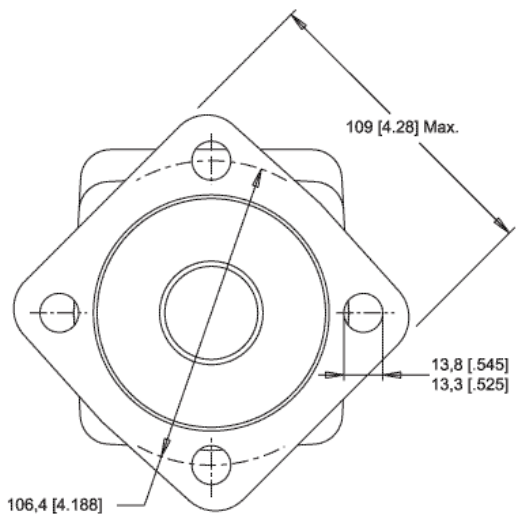

MODEL NO.
355200AH321BAAAA

INFORMATION CONTAINED IN THIS DOCUMENT IS FOR REFERENCE ONLY AND VALID FOR 10 DAYS UNLESS SPECIFIED OTHERWISE. DIMENSIONS SHOWN ARE NOMINAL (MID-LIMIT). DIMENSIONS NEEDED FOR DESIGN PURPOSES. CONTACT WHITE DRIVE PRODUCTS, INC.			
DATE: 07/17/2014		DRAFT COPY	
NOT FOR PRODUCTION USE		ISSUED BY: ONLINE CAD MODELS	
WHITE DRIVE PRODUCTS, INC PO BOX 1127 · HOPKINSVILLE, KY 42240 PHONE: 270.885.1110 · FAX: 270.886.8462		ISSUED TO: JESSE MIETTINEN	
		MODEL NO. 355200AH321BAAAA	