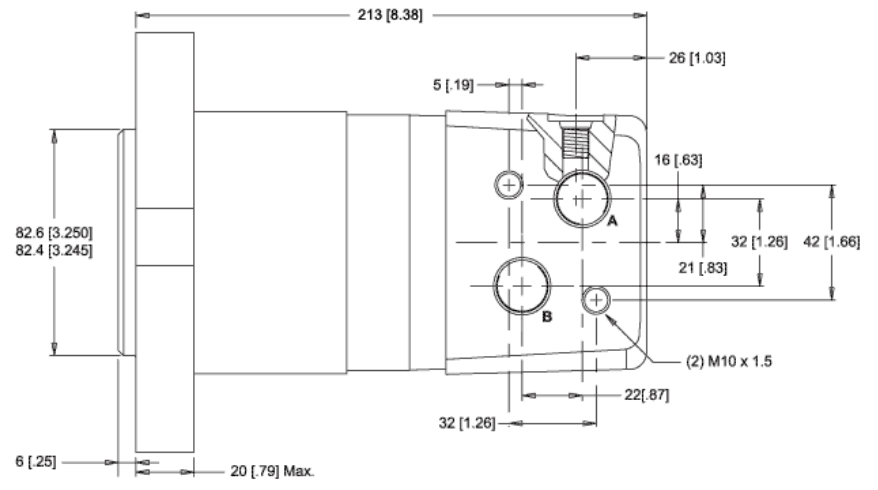

MODEL NO.
355200AH321BAAAA

INFORMATION CONTAINED IN THIS DOCUMENT IS FOR REFERENCE ONLY AND VALID FOR 10 DAYS UNLESS SPECIFIED OTHERWISE. DIMENSIONS SHOWN ARE NOMINAL (MID-LIMIT). DIMENSIONS NEEDED FOR DESIGN PURPOSES. CONTACT WHITE DRIVE PRODUCTS, INC.			
DATE: 07/17/2014		DRAFT COPY	
NOT FOR PRODUCTION USE		ISSUED BY: ONLINE CAD MODELS	
WHITE DRIVE PRODUCTS, INC PO BOX 1127 · HOPKINSVILLE, KY 42240 PHONE: 270.885.1110 · FAX: 270.886.8462		ISSUED TO: JESSE MIETTINEN	
		MODEL NO. 355200AH321BAAAA	