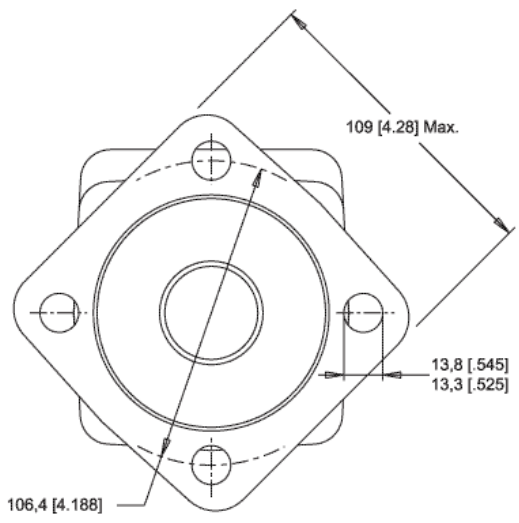

MODEL NO.  
355230AH321AAAA

INFORMATION CONTAINED IN THIS DOCUMENT IS FOR REFERENCE ONLY AND VALID FOR 10 DAYS UNLESS SPECIFIED OTHERWISE. DIMENSIONS SHOWN ARE NOMINAL (MID-LIMIT). DIMENSIONS NEEDED FOR DESIGN PURPOSES. CONTACT WHITE DRIVE PRODUCTS, INC.			
DATE: 07/17/2014		<b>DRAFT COPY</b>	
<b>NOT FOR PRODUCTION USE</b>		ISSUED BY: ONLINE CAD MODELS	
WHITE DRIVE PRODUCTS, INC PO BOX 1127 · HOPKINSVILLE, KY 42240 PHONE: 270.885.1110 · FAX: 270.886.8462		ISSUED TO: JESSE MIETTINEN	
		MODEL NO. <b>355230AH321AAAA</b>	