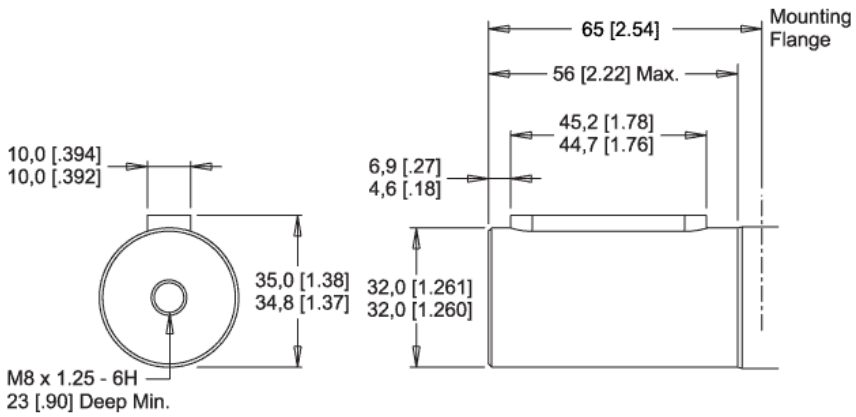

MODEL NO.  
355230AH321AAAA

INFORMATION CONTAINED IN THIS DOCUMENT IS FOR REFERENCE ONLY AND VALID FOR 10 DAYS UNLESS SPECIFIED OTHERWISE. DIMENSIONS SHOWN ARE NOMINAL (MID-LIMIT). DIMENSIONS NEEDED FOR DESIGN PURPOSES. CONTACT WHITE DRIVE PRODUCTS, INC.			
DATE: 07/17/2014		<b>DRAFT COPY</b>	
<b>NOT FOR PRODUCTION USE</b>		ISSUED BY: ONLINE CAD MODELS	
WHITE DRIVE PRODUCTS, INC PO BOX 1127 · HOPKINSVILLE, KY 42240 PHONE: 270.885.1110 · FAX: 270.886.8462		ISSUED TO: JESSE MIETTINEN	
		MODEL NO. <b>355230AH321AAAA</b>	