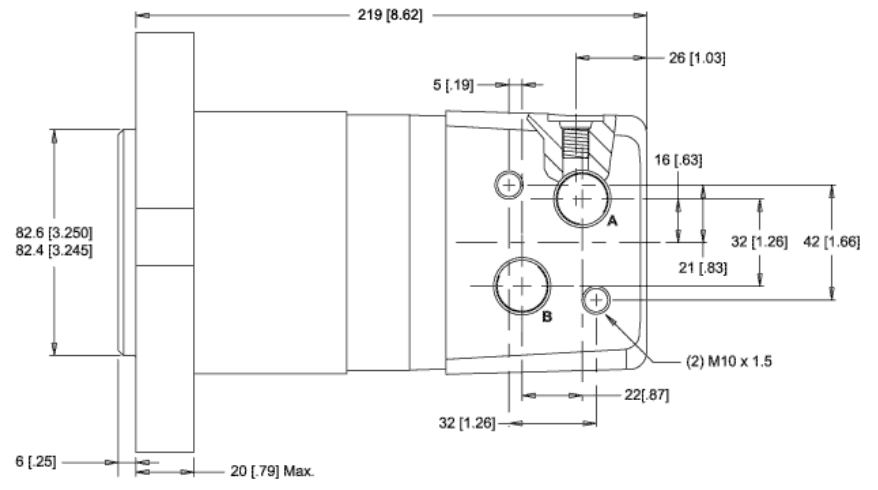

MODEL NO.  
355230AH321AAAA

INFORMATION CONTAINED IN THIS DOCUMENT IS FOR REFERENCE ONLY AND VALID FOR 10 DAYS UNLESS SPECIFIED OTHERWISE. DIMENSIONS SHOWN ARE NOMINAL (MID-LIMIT). DIMENSIONS NEEDED FOR DESIGN PURPOSES. CONTACT WHITE DRIVE PRODUCTS, INC.			
DATE: 07/17/2014		<b>DRAFT COPY</b>	
<b>NOT FOR PRODUCTION USE</b>		ISSUED BY: ONLINE CAD MODELS	
WHITE DRIVE PRODUCTS, INC PO BOX 1127 · HOPKINSVILLE, KY 42240 PHONE: 270.885.1110 · FAX: 270.886.8462		ISSUED TO: JESSE MIETTINEN	
		MODEL NO. <b>355230AH321AAAA</b>	