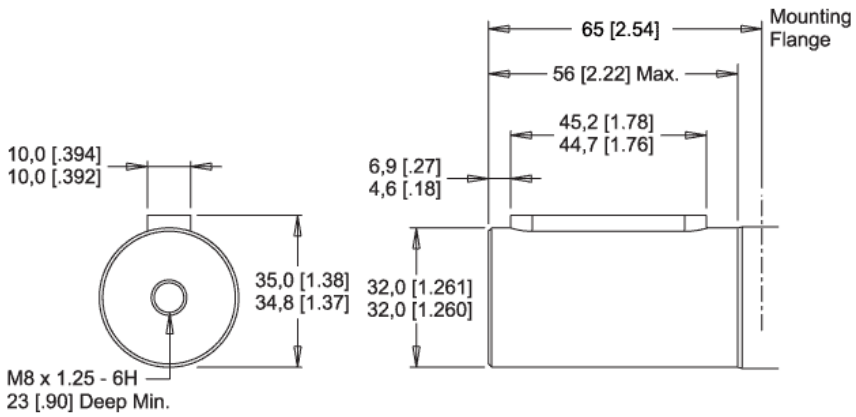

MODEL NO.
355320AH321BAAAA

INFORMATION CONTAINED IN THIS DOCUMENT IS FOR REFERENCE ONLY AND VALID FOR 10 DAYS UNLESS SPECIFIED OTHERWISE. DIMENSIONS SHOWN ARE NOMINAL (MID-LIMIT). DIMENSIONS NEEDED FOR DESIGN PURPOSES. CONTACT WHITE DRIVE PRODUCTS, INC.