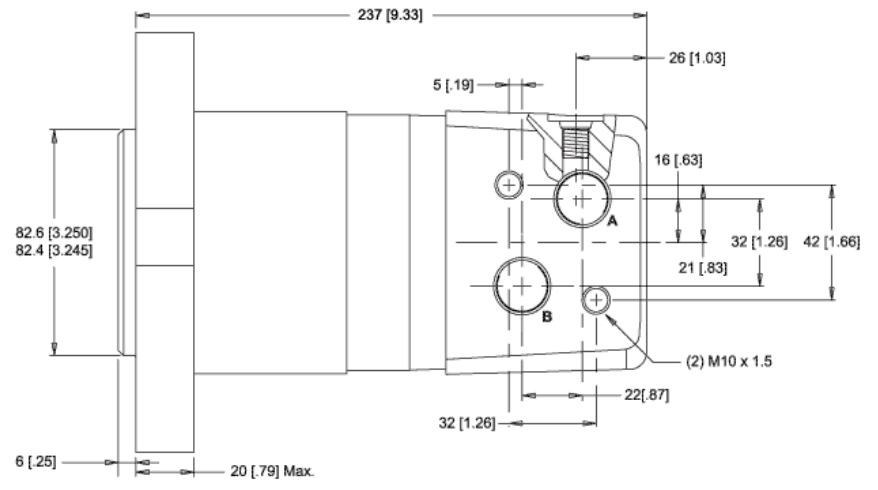

MODEL NO.
355320AH321BAAAA

INFORMATION CONTAINED IN THIS DOCUMENT IS FOR REFERENCE ONLY AND VALID FOR 10 DAYS UNLESS SPECIFIED OTHERWISE. DIMENSIONS SHOWN ARE NOMINAL (MID-LIMIT). DIMENSIONS NEEDED FOR DESIGN PURPOSES. CONTACT WHITE DRIVE PRODUCTS, INC.