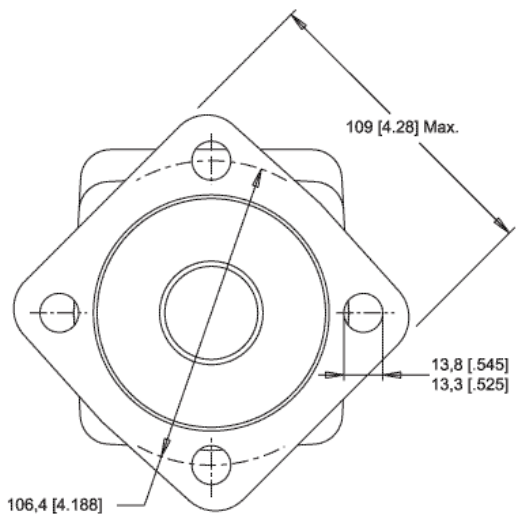

MODEL NO.
355320AH321BAAAA

INFORMATION CONTAINED IN THIS DOCUMENT IS FOR REFERENCE ONLY AND VALID FOR 10 DAYS UNLESS SPECIFIED OTHERWISE. DIMENSIONS SHOWN ARE NOMINAL (MID-LIMIT). DIMENSIONS NEEDED FOR DESIGN PURPOSES. CONTACT WHITE DRIVE PRODUCTS, INC.