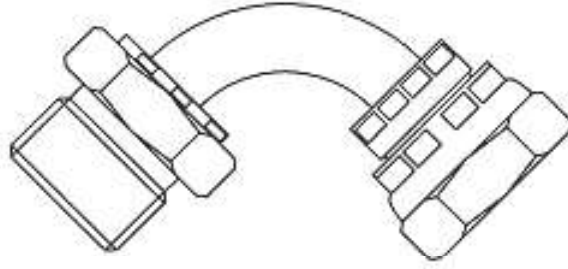

BSP MALE X BSP SWIVEL FEMALE 90° SWEPT

PART NUMBER	DESCRIPTION	HEX	A	B1	B2	C1	C2	C3	£ PRICE
2B90/4	1/4 BSP X 1/4 BSP								2.82
2B90/6	3/8 BSP X 3/8 BSP								3.40
2B90/8	1/2 BSP X 1/2 BSP								3.95
2B90/10	5/8 BSP X 5/8 BSP								7.51
2B90/12	3/4 BSP X 3/4 BSP								7.51
2B90/16	1 BSP X 1 BSP								13.30
2B90/20	1 1/4 BSP X 1 1/4 BSP								20.44
2B90/24	1 1/2 BSP X 1 1/2 BSP								41.05
2B90/32	2 BSP X 2 BSP								59.50

Further information on other sizes is available on request and all dimensions are in millimetres