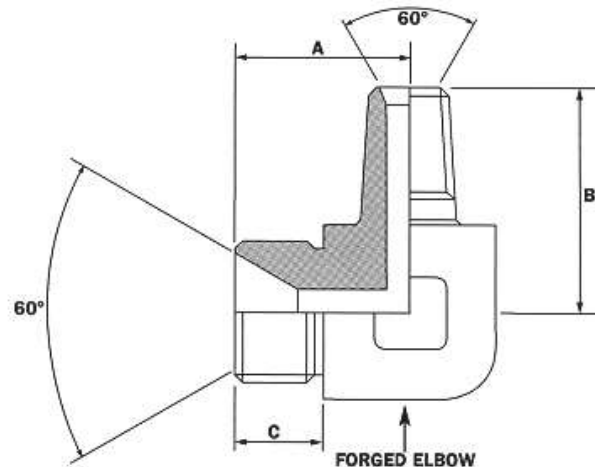

## BSP MALE X BSPT MALE 90° COMPACT

PART NUMBER	DESCRIPTION	HEX	A	B1	B2	C1	C2	C3	£ PRICE
X14/2	1/8 BSP X 1/8 BSPT		30.00	26.00		10.16			4.58
X14/4	1/4 BSP X 1/4 BSPT		30.00	30.00		11.00			4.50
X14/6	3/8 BSP X 3/8 BSPT		32.00	32.00		12.70			5.25
X14/8	1/2 BSP X 1/2 BSPT		38.00	38.00		15.24			6.11
X14/12	3/4 BSP X 3/4 BSPT		40.00	42.00		17.00			9.20
X14/16	1 BSP X 1 BSPT		44.00	44.00		19.05			12.95

Further information on other sizes is available on request and all dimensions are in millimetres