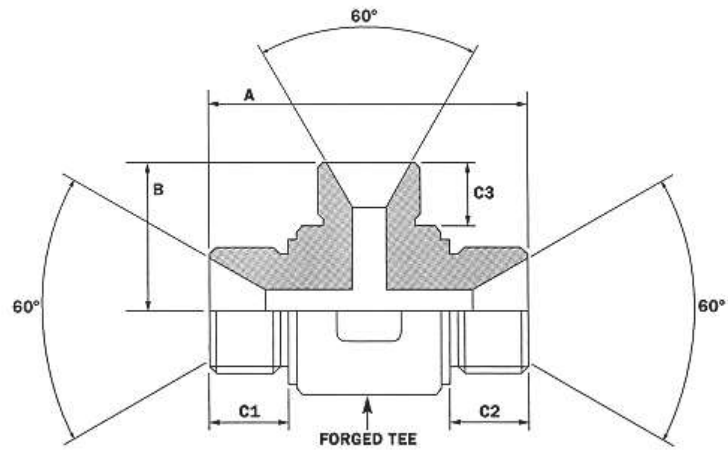

BSP MALE TEE FOR BONDED SEAL

PART NUMBER	DESCRIPTION	HEX	A	B	B2	C1	C2	C3	£ PRICE
Z10/4-4-4	1/4 X 1/4 X 1/4		54.00	27.00		11.00	11.00	11.00	5.10
Z10/6-6-6	3/8 X 3/8 X 3/8		54.00	37.00		12.70	12.70	15.24	7.98
Z10/8-8-8	1/2 X 1/2 X 1/2		64.00	37.00		15.24	15.24	15.24	7.98
Z10/10-10-10	5/8 X 5/8 X 5/8		75.00	40.00		16.00	16.00	16.00	13.90
Z10/12-12-12	3/4 X 3/4 X 3/4		77.00	41.00		17.00	17.00	17.00	8.98
Z10/16-16-16	1 X 1 X 1		90.00	43.00		19.05	19.05	19.05	15.30

Further information on other sizes is available on request and all dimensions are in millimetres