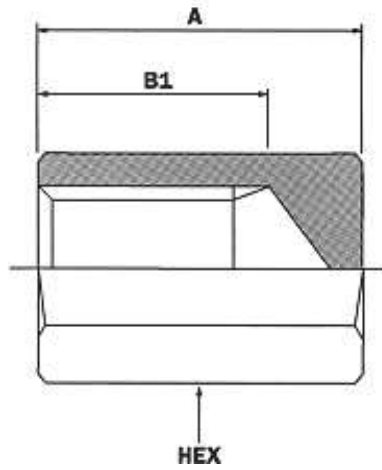

BSP SOLID BLANKING CAP

PART NUMBER	DESCRIPTION	HEX	A	B1	B2	C1	C2	C3	£ PRICE
CBS/2	1/8 BSP BLANKING CAP	14.00	18.00	13.00					1.05
CBS/4	1/4 BSP BLANKING CAP	19.00	20.00	15.00					0.99
CBS/6	3/8 BSP BLANKING CAP	22.00	22.00	17.00					1.01
CBS/8	1/2 BSP BLANKING CAP	27.00	25.00	19.00					1.40
CBS/10	5/8 BSP BLANKING CAP	30.00	26.00	20.00					1.99
CBS/12	3/4 BSP BLANKING CAP	32.00	26.00	20.00					2.20
CBS/16	1 BSP BLANKING CAP	41.00	32.00	25.00					2.76
CBS/20	1 1/4 BSP BLANKING CAP	50.00	36.00	26.00					4.44
CBS/24	1 1/2 BSP BLANKING CAP	55.00	38.00	28.00					8.77
CBS/32	2 BSP BLANKING CAP	70.00	45.00	30.00					14.44

Further information on other sizes is available on request and all dimensions are in millimetres