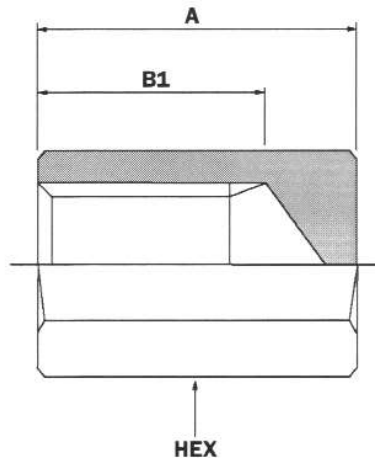

NPTF SOLID BLANKING CAPS

PART NUMBER	DESCRIPTION	HEX	A	B1	B2	C1	C2	C3	£ PRICE
CNS/2	1/8 NPTF	14.00	15.00	9.00					3.20
CNS/4	1/4 NPTF	19.00	20.00	14.00					3.20
CNS/6	3/8 NPTF	22.00	20.00	14.00					3.20
CNS/8	1/2 NPTF	27.00	25.00	19.00					3.20
CNS/12	3/4 NPTF	32.00	25.00	19.00					3.46
CNS/16	1 NPTF	41.00	30.00	24.00					5.50
CNS/20	1 1/4 NPTF	50.00	30.00	25.00					8.58
CNS/24	1 1/2 NPTF	55.00	32.00	26.00					9.52
CNS/32	2 NPTF	70.00	33.00	27.00					17.99

Further information on other sizes is available on request and all dimensions are in millimetres