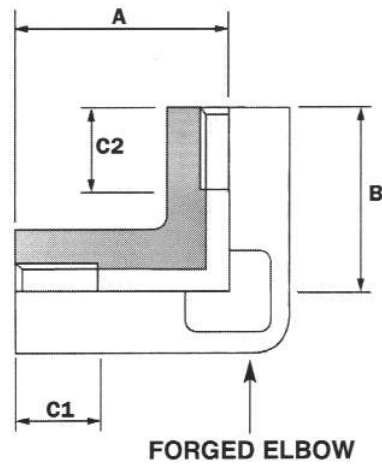

# BSP FIXED FEMALE X BSP FIXED FEMALE 90° COMPACT

PART NUMBER	DESCRIPTION	HEX	A	B1	B2	C1	C2	C3	£ PRICE
7B90/2	1/8 BSP X 1/8 BSP		17.00	17.00		12.00	12.00		4.90
7B90/4	1/4 BSP X 1/4 BSP		22.50	22.50		12.50	12.50		3.80
7B90/6	3/8 BSP X 3/8 BSP		26.00	26.00		14.00	14.00		4.66
7B90/8	1/2 BSP X 1/2 BSP		31.00	31.00		17.00	17.00		5.75
7B90/12	3/4 BSP X 3/4 BSP		34.50	34.50		19.00	19.00		7.77
7B90/16	1 BSP X 1 BSP		41.50	41.50		22.00	22.00		11.26

Further information on other sizes is available on request and all dimensions are in millimetres