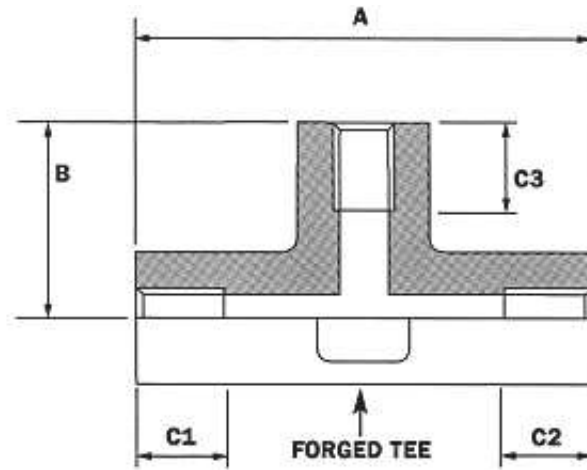

BSP FIXED FEMALE TEE

PART NUMBER	DESCRIPTION	HEX	A	B	B2	C1	C2	C3	£ PRICE
Z12BF/2-2-2	1/8 X 1/8 X 1/8		43.00	21.00		11.00	11.00	11.00	3.80
Z12BF/4-4-4	1/4 X 1/4 X 1/4		54.00	27.00		11.00	11.00	11.00	4.42
Z12BF/6-6-6	3/8 X 3/8 X 3/8		64.00	31.00		12.70	12.70	12.70	5.20
Z12BF/8-8-8	1/2 X 1/2 X 1/2		75.00	37.00		15.24	15.24	15.24	7.19
Z12BF/12-12-12	3/4 X 3/4 X 3/4		82.00	40.00		16.00	16.00	16.00	9.11
Z12BF/16-16-16	1 X 1 X 1		90.00	44.00		19.05	19.05	19.05	12.82

Further information on other sizes is available on request and all dimensions are in millimetres