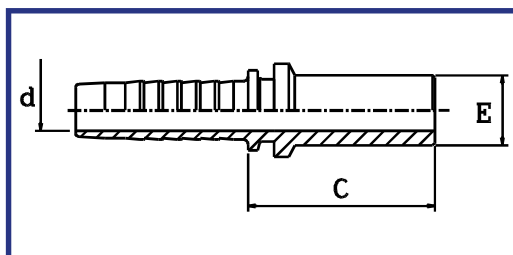

CODOLO TUBOLARE DIRITTO METRIC STANDPIPE STRAIGHT

| Codice / Part nr | hose ID | | | pipe | cut-off |
|---------------------|---------|------|------|------|---------|
| | in | mm | size | E | |
| EP418 | 1/8 | 3,5 | 01 | 4 | 26 |
| EP618 | 1/8 | 3,5 | 01 | 6 | 26 |
| EP818 | 1/8 | 3,5 | 01 | 8 | 28 |
| EP448 | 5/32 | 4,0 | 02 | 4 | 26 |
| EP648 | 5/32 | 4,0 | 02 | 6 | 28 |
| EP648L30 | 5/32 | 4,0 | 02 | 6 | L=30 |
| EP4316 | 3/16 | 4,8 | 03 | 4 | 26 |
| EP6316 | 3/16 | 4,8 | 03 | 6 | 30 |
| EP8316 | 3/16 | 4,8 | 03 | 8 | 29 |
| EP614 | 1/4 | 6,4 | 04 | 6 | 32 |
| EP814 | 1/4 | 6,4 | 04 | 8 | 29 |
| EP1014 | 1/4 | 6,4 | 04 | 10 | 32 |
| EP1214 | 1/4 | 6,4 | 04 | 12 | 30 |
| EP8516 | 5/16 | 8,0 | 05 | 8 | 29 |
| EP10516 | 5/16 | 8,0 | 05 | 10 | 30 |
| EP12516 | 5/16 | 8,0 | 05 | 12 | 32 |
| EP1038 | 3/8 | 9,5 | 06 | 10 | 31 |
| EP1238 | 3/8 | 9,5 | 06 | 12 | 31 |
| EP1438 | 3/8 | 9,5 | 06 | 14 | 36 |
| EP1538 | 3/8 | 9,5 | 06 | 15 | 32 |
| EP1412 | 1/2 | 12,7 | 08 | 14 | 37 |
| EP1512 | 1/2 | 12,7 | 08 | 15 | 33 |
| EP1612 | 1/2 | 12,7 | 08 | 16 | 38 |
| EP1812 | 1/2 | 12,7 | 08 | 18 | 34 |
| EP1858 | 5/8 | 16,0 | 10 | 18 | 34 |
| EP2058 | 5/8 | 16,0 | 10 | 20 | 44 |
| EP2258 | 5/8 | 16,0 | 10 | 22 | 36 |
| EP1834 | 3/4 | 19,0 | 12 | 18 | 34 |
| EP2034 | 3/4 | 19,0 | 12 | 20 | 45 |
| EP2234 | 3/4 | 19,0 | 12 | 22 | 36 |
| EP2534 | 3/4 | 19,0 | 12 | 25 | 49 |
| EP251 | 1 | 25,4 | 16 | 25 | 49 |
| EP281 | 1 | 25,4 | 16 | 28 | 39 |
| EP301 | 1 | 25,4 | 16 | 30 | 54 |
| EP30114 | 1.1/4 | 31,8 | 20 | 30 | 55 |
| EP35114 | 1.1/4 | 31,8 | 20 | 35 | 47 |
| EP38114 | 1.1/4 | 31,8 | 20 | 38 | 61 |
| EP38112 | 1.1/2 | 38,1 | 24 | 38 | 61 |
| EP42112 | 1.1/2 | 38,1 | 24 | 42 | 49 |