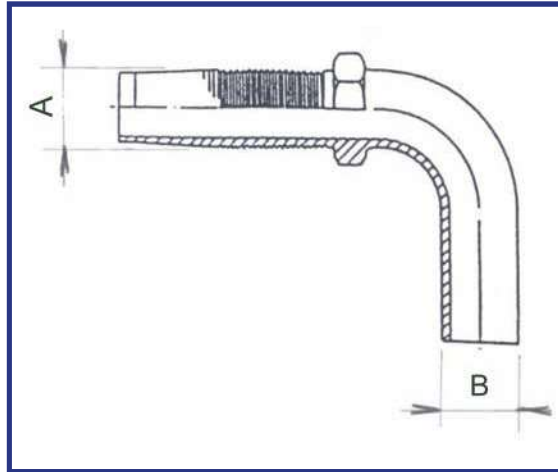

## CODOLO RECUPERABILE 90° SERIE PESANTE 90° REUSABLE STANDPIPE SEAT HEAVY

Codice / Part nr	Tube / Hose	A	B
ER90648	5/32" (8x4)	6x0.75	6.0
ER906316	3/16"	7x0.75	6.0
ER908316	3/16"	7x0.75	8.0
ER901014	1/4"	9x1	10.0
ER901214	1/4"	9x1	12.0
ER9012516	5/16"	11x1	12.0
ER901438	3/8"	13x1	14.0
ER901612	1/2"	5/8" UNF	16.0
ER902058	5/8"	19x1.25	20.0
ER902034	3/4"	22x1.5	20.0
ER902534	3/4"	22x1.5	25.0