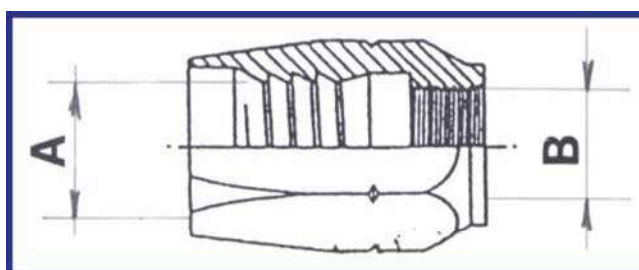

BOCCOLA RECUPERABILE PER TUBO OL5
REUSABLE FERRULE FOR HOSES OL5 SERIES

Codice / Part nr	Tubo / Hose	A	B
BR48OL5	5/32"	7.6	6x0.75
BR316OL5	3/16"	9.1	7x0.75
BR14OL5	1/4"	10.2	9x1

BOCCOLA RECUPERABILE PER TUBO R7 - R7M
REUSABLE FERRULE FOR HOSES R7 - R7M SERIES

Codice / Part nr	Tubo / Hose	A	B
BR316R7	3/16"	9.5	7x0.75
BR14R7	1/4"	11.5	9x1
BR14R7M	1/4"M	12.1	9x1
BR516R7	5/16"	13.6	11x1
BR38R7	3/8"	15.2	13x1
BR12R7	1/2"	19.3	5/8" UNF
BR58R7	5/8"	22.5	19x1.25
BR34R7	3/4"	25.5	22x1.5
BR1R7	1"	31.5	1" 3/16" F16