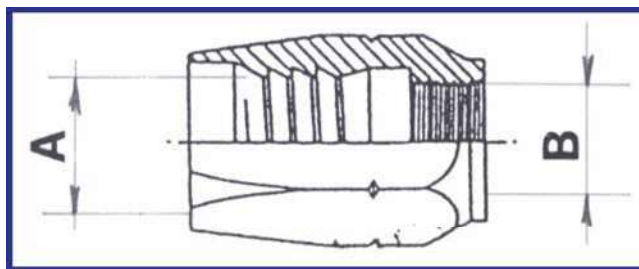

BOCCOLA RECUPERABILE PER TUBO OL5
REUSABLE FERRULE FOR HOSES OL5 SERIES

Codice / Part nr	Tubo / Hose	A	B
BR48OL5	5/32"	7.6	6x0.75
BR316OL5	3/16"	9.1	7x0.75
BR14OL5	1/4"	10.2	9x1

BOCCOLA RECUPERABILE PER TUBO R7 - R7M
REUSABLE FERRULE FOR HOSES R7 - R7M SERIES

Codice / Part nr	Tubo / Hose	A	B
BR316R7	3/16"	9.5	7x0.75
BR14R7	1/4"	11.5	9x1
BR14R7M	1/4"M	12.1	9x1
BR516R7	5/16"	13.6	11x1
BR38R7	3/8"	15.2	13x1
BR12R7	1/2"	19.3	5/8" UNF
BR58R7	5/8"	22.5	19x1.25
BR34R7	3/4"	25.5	22x1.5
BR1R7	1"	31.5	1" 3/16" F16