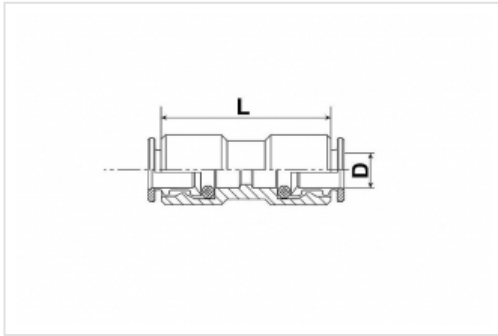

Straight quick unions- push-in

Plated brass, metric screw thread

Item No.	D	L	Bag	Box
104-110	4	26	50	500
106-110	6	29,5	50	500

Plated brass, inch screw thread

Item No.	D	L	Bag	Box
2013-100	1/4"	30	50	500