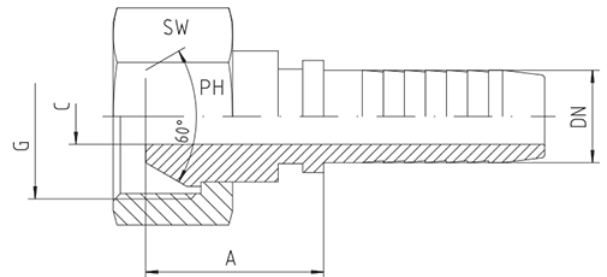

Rubrik 2.28

BSP - 60° - Straight

With BSP Union Nut
 To Interface with 60°-Cone DKR - Straight

| Hose | Bore | | Thread | Approx. Dimensions | | | Order-Code |
|------|------|-------|---------|--------------------|------|----|----------------|
| | DN | in. | | G | A | C | |
| 05 | | 3/16" | 1/8"-28 | 16,0 | 3,0 | 14 | DKR-1/8"-DN 05 |
| 06 | | 1/4" | 1/8"-28 | 15,5 | 4,0 | 14 | DKR-1/8"-DN 06 |
| 05 | | 3/16" | 1/4"-19 | 20,0 | 3,0 | 17 | DKR-1/4"-DN 05 |
| 06 | | 1/4" | 1/4"-19 | 21,0 | 4,0 | 17 | DKR-1/4"-DN 06 |
| 08 | | 5/16" | 1/4"-19 | 20,0 | 5,0 | 19 | DKR-1/4"-DN 08 |
| 10 | | 3/8" | 1/4"-19 | 20,0 | 5,0 | 19 | DKR-1/4"-DN 10 |
| 06 | | 1/4" | 3/8"-19 | 20,0 | 4,0 | 19 | DKR-3/8"-DN 06 |
| 08 | | 5/16" | 3/8"-19 | 22,5 | 5,5 | 19 | DKR-3/8"-DN 08 |
| 10 | | 3/8" | 3/8"-19 | 20,5 | 7,0 | 19 | DKR-3/8"-DN 10 |
| 12 | | 1/2" | 3/8"-19 | 24,0 | 9,5 | 22 | DKR-3/8"-DN 12 |
| 06 | | 1/4" | 1/2"-14 | 24,0 | 4,0 | 27 | DKR-1/2"-DN 06 |
| 08 | | 5/16" | 1/2"-14 | 21,5 | 5,5 | 27 | DKR-1/2"-DN 08 |
| 10 | | 3/8" | 1/2"-14 | 21,5 | 7,0 | 27 | DKR-1/2"-DN 10 |
| 12 | | 1/2" | 1/2"-14 | 23,5 | 9,5 | 27 | DKR-1/2"-DN 12 |
| 16 | | 5/8" | 1/2"-14 | 21,0 | 11,5 | 27 | DKR-1/2"-DN 16 |
| 19 | | 3/4" | 1/2"-14 | 23,0 | 11,5 | 27 | DKR-1/2"-DN 19 |
| 12 | | 1/2" | 5/8"-14 | 23,0 | 9,5 | 27 | DKR-5/8"-DN 12 |
| 16 | | 5/8" | 5/8"-14 | 22,0 | 12,5 | 27 | DKR-5/8"-DN 16 |
| 06 | | 1/4" | 3/4"-14 | 23,2 | 4,0 | 32 | DKR-3/4"-DN 06 |